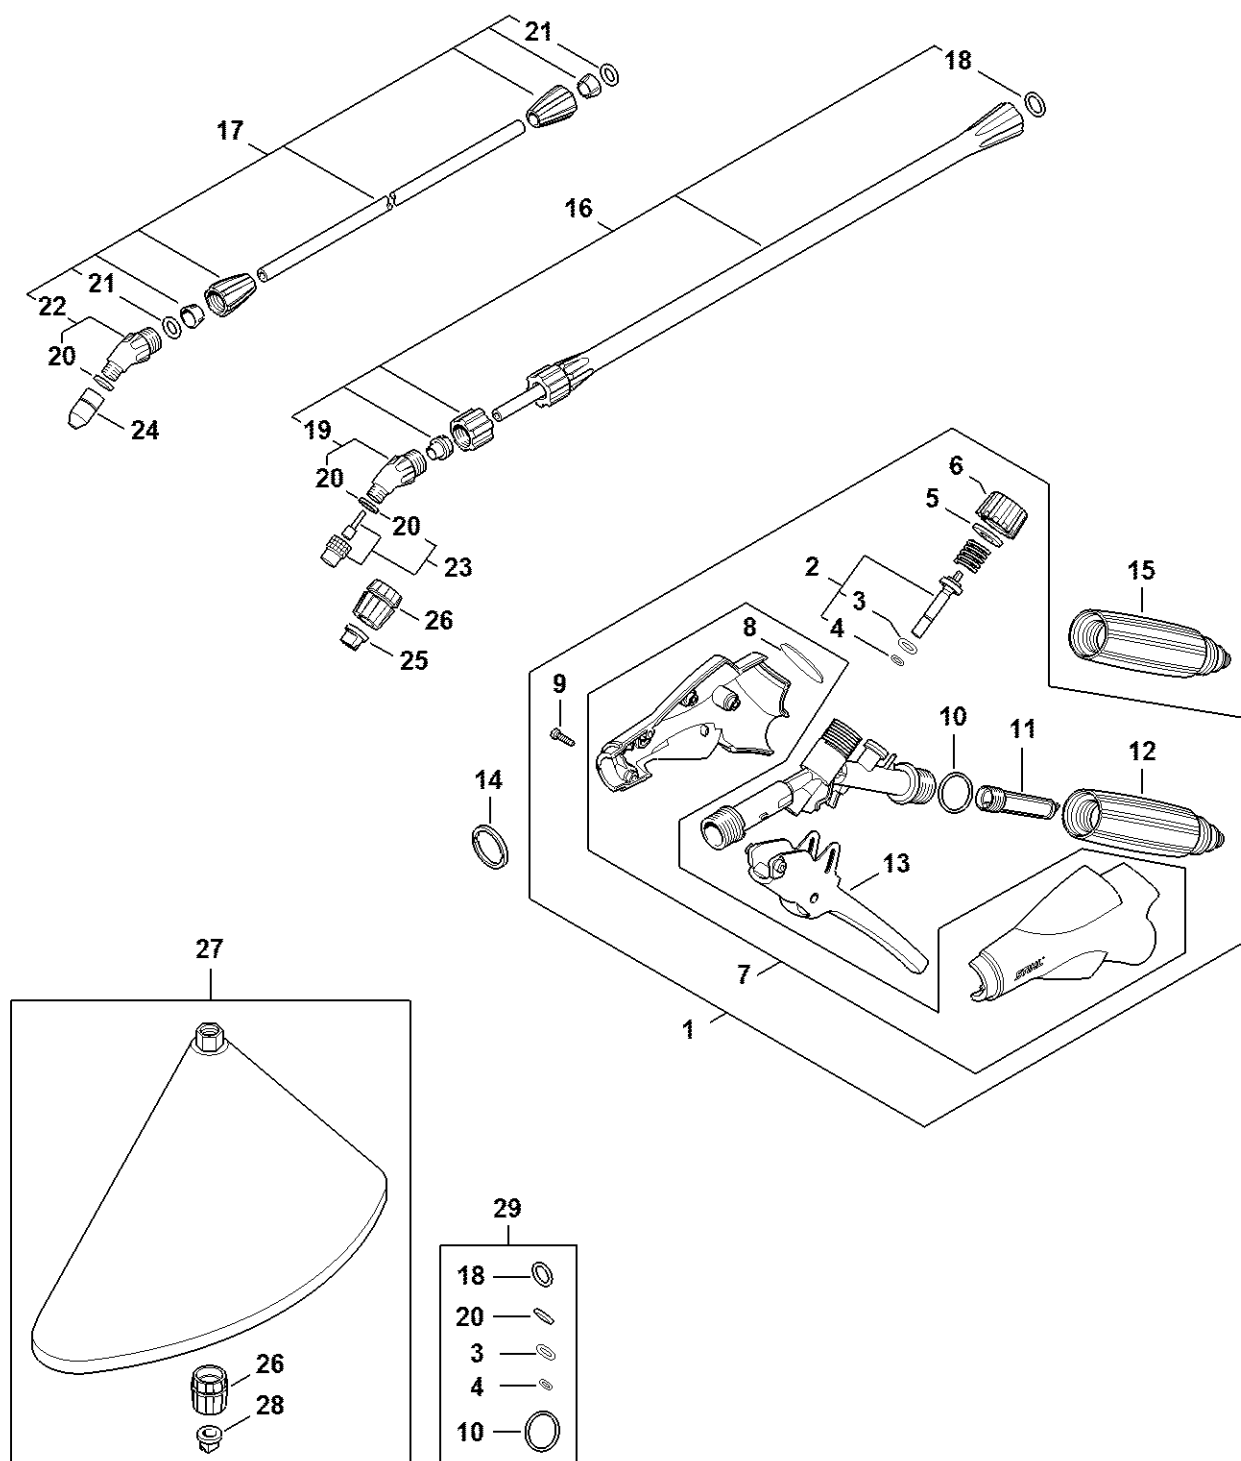

Spray gun, Spray lance/wand

4255-GET-0038-A0

Spray gun, Spray lance/wand

#	Part Number	Description	Quantity	Contains Item(s)	Remarks
1	4255 500 1310	Spray gun	1	2 - 13	
2	4255 500 2900	Control bolt	1	3, 4	
3		O-ring 4.42x2.62	1		
4		Spring	1		
5	4255 529 0200	Sealing ring	1		
6	4255 502 4400	End cap	1		
7	4255 510 0103	Housing	1	8	
8		Cap	1		
9	4255 502 6000	Pan head self-tapping screw 3x12	4		
10		O-ring 18.5x2.2	1		
11	4255 502 0700	Filter	1		
12	4255 502 1902	Handle	1		
13	4255 510 3903	Lever	1		
14	4255 502 4500	Ring	1		
15	4255 502 1900	Handle	1		
16	4255 500 0900	Spray lance/wand	1	18 - 20	
18		O-ring 12x2.5	1		
19	4255 513 0201	Connector	1	20	
20		Sealing ring	1		
22	4255 513 0200	Connector	1	20	
23	4255 700 6300	Nozzle	1	20	
25	4255 502 1001	Fan jet nozzle 110-02	1		
26	4255 500 2800	Nozzle housing	1		
27	4255 500 5800	Spraying bell	1	26, 28	
28	4255 502 1000	Fan jet nozzle 80-015	1		
29	0000 007 1602	Set of gaskets	1	16 - 22, 24, 31, 33