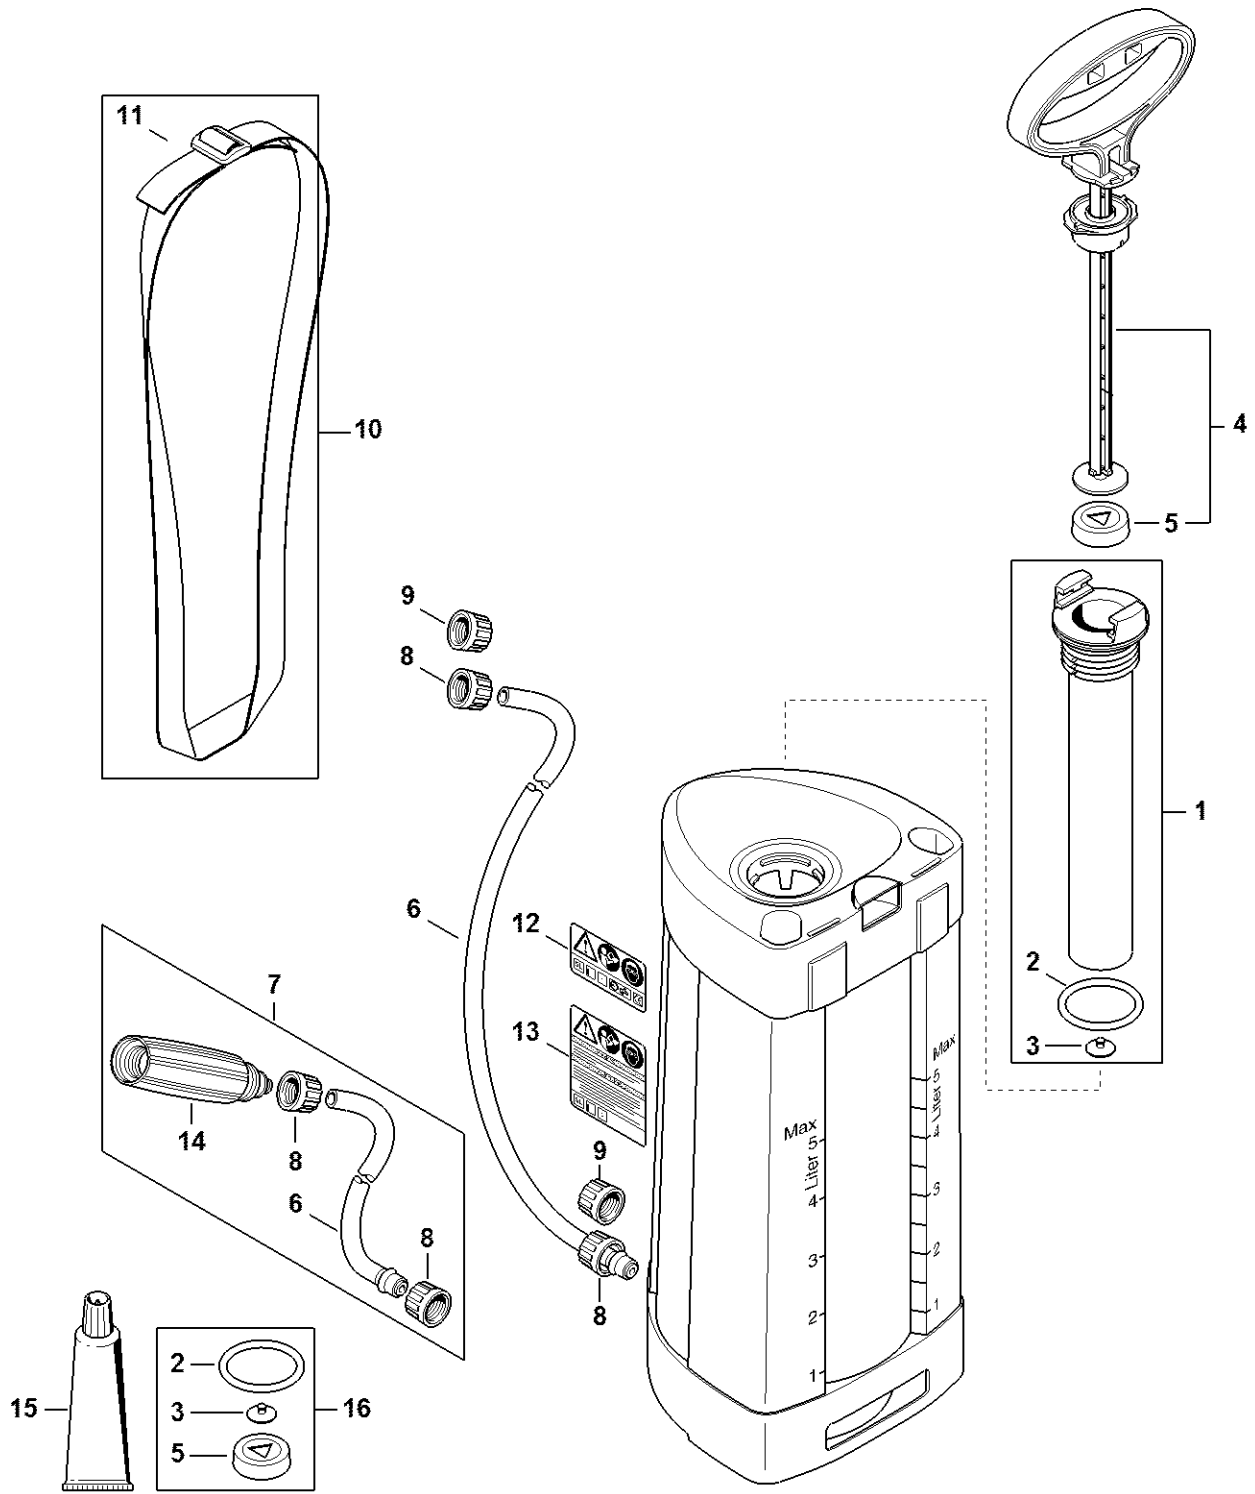

**SG 31**

**Spare Parts List**  
**02/08/2023**  
**Indonesia, English**

**Contents**

Pump, Container ..... 2  
Spray gun, Spray lance/wand ..... 4

# Pump, Container

4255-GET-0037-AD

# Pump, Container

#	Part Number	Description	Quantity	Contains Item(s)	Remarks
1	4255 670 6600	Pump barrel	1	2, 3	
2		O-ring 46.99x5.33	1		
3		Valve	1		
4	0000 670 7702	Handle	1	5	
5		Piston packing	1		
6	4255 501 0501	Hose	1		
7	4255 500 5201	Hose Ø 8 mm	1	6, 8, 14	
8	4255 708 3107	Union nut	2		
9	4255 708 3106	Union nut	2		
10	4255 710 9000	Harness	1	11	
11	4119 718 6300	Slide	1		
12	4255 967 4000	Warning pictogram	1		
15	0781 120 1109	Multipurpose grease 80 g	1		
14	4255 502 1902	Handle	1		
16	0000 007 1601	Set of gaskets	1	2, 3, 5	

# Spray gun, Spray lance/wand

#	Part Number	Description	Quantity	Contains Item(s)	Remarks
1	4255 500 1310	Spray gun	1	2 - 13	
2	4255 500 2900	Control bolt	1	3, 4	
3		O-ring 4.42x2.62	1		
4		Spring	1		
5	4255 529 0200	Sealing ring	1		
6	4255 502 4400	End cap	1		
7	4255 510 0103	Housing	1	8	
8		Cap	1		
9	4255 502 6000	Pan head self-tapping screw 3x12	4		
10		O-ring 18.5x2.2	1		
11	4255 502 0700	Filter	1		
12	4255 502 1902	Handle	1		
13	4255 510 3903	Lever	1		
14	4255 502 4500	Ring	1		
15	4255 502 1900	Handle	1		
16	4255 500 0900	Spray lance/wand	1	18 - 20	
18		O-ring 12x2.5	1		
19	4255 513 0201	Connector	1	20	
20		Sealing ring	1		
22	4255 513 0200	Connector	1	20	
23	4255 700 6300	Nozzle	1	20	
25	4255 502 1001	Fan jet nozzle 110-02	1		
26	4255 500 2800	Nozzle housing	1		
27	4255 500 5800	Spraying bell	1	26, 28	
28	4255 502 1000	Fan jet nozzle 80-015	1		
29	0000 007 1602	Set of gaskets	1	16 - 22, 24, 31, 33	