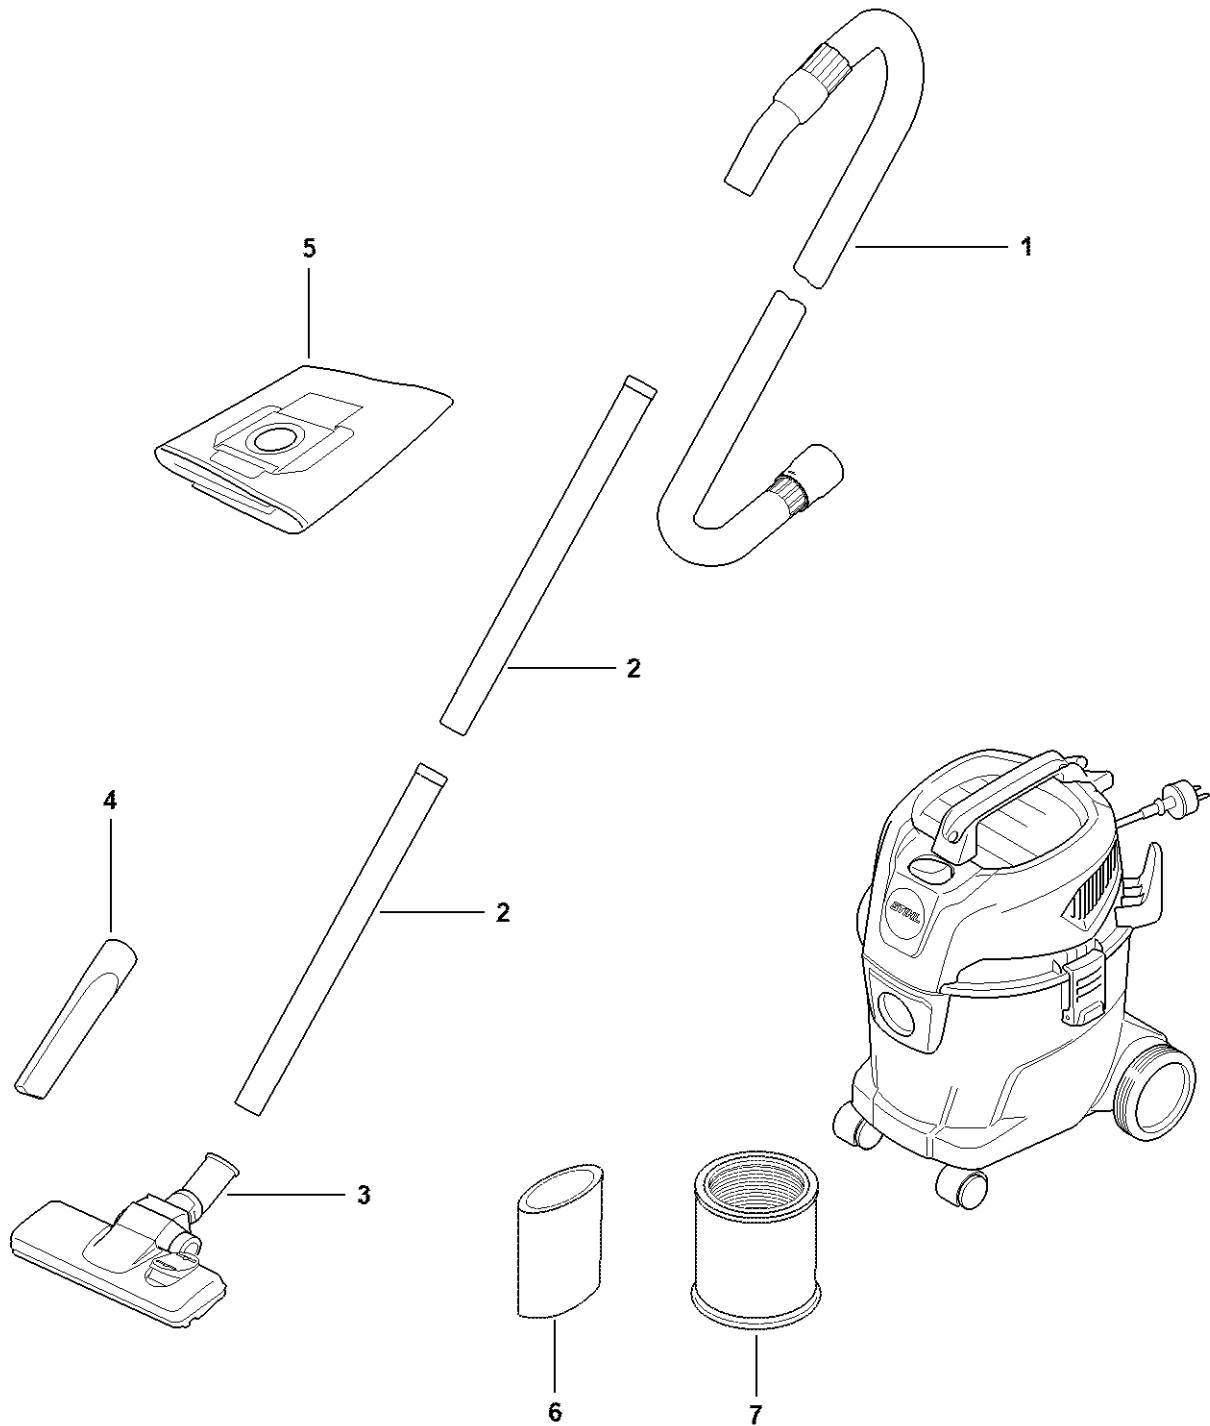

Tools, Extras

SE01-GET-0001-A1

Tools, Extras

#	Part Number	Description	Quantity	Contains Item(s)	Remarks
1	SE01 500 0500	Suction hose	1		
2	SE01 503 1600	Extension lance	1		
3	SE01 500 2500	Floor tool	1		
4	SE01 502 2200	Crevice tool	1		
5	SE01 500 9000	Filter bag	1		
6	SE01 502 6900	Wet filter	1		
7	SE01 703 5900	Filter	1