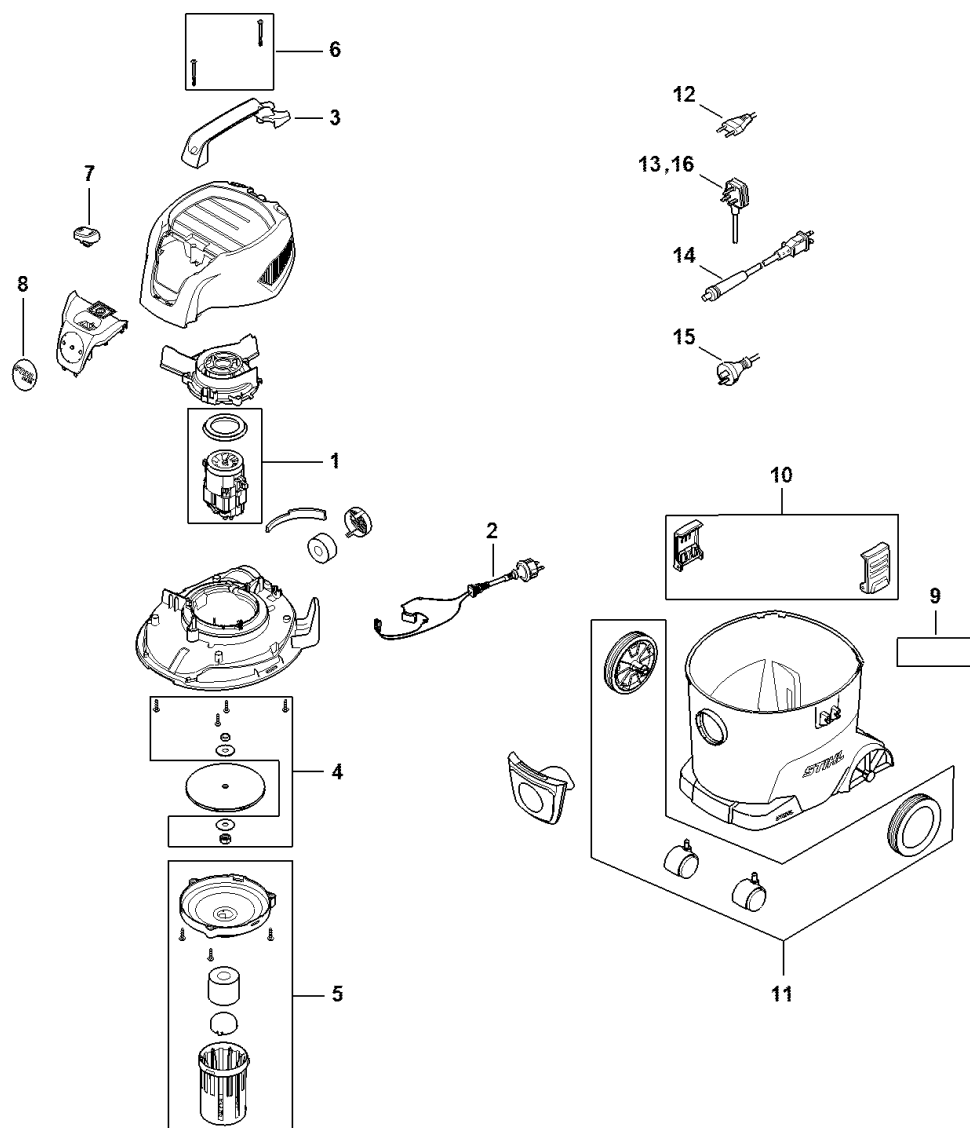

SE 33

Spare Parts List
02/08/2023
Indonesia, English

Contents

Machine cover, Connecting cable, Electric motor, Filter,
Container 2
Tools, Extras 4
Accessories 6
Extras 8
Serial number 10

Machine cover, Connecting cable, Electric motor, Filter, Container

SE014GET 0002-A3

Machine cover, Connecting cable, Electric motor, Filter, Container

#	Part Number	Description	Quantity	Contains Item(s)	Remarks
1	SE01 600 0200	Electric motor 220 V/50-60 Hz	1		
2	SE01 440 2000	Connecting cable	1		
3	SE01 703 4100	Handle	1		
4	SE01 007 1001	Screws with washers kit	1		
5	SE01 760 7900	Filter basket	1		
6	SE01 007 1000	Screw kit	1		
7	SE01 430 0500	Switch	1		
8	SE01 967 1500	Model plate SE 33	1		
9	0000 967 7394	Warning pictogram	1		
10	SE01 790 8600	Clip	1		
11	SE01 007 2100	Wheel kit	1		

Extras

643ET013 GM

Extras

#	Part Number	Description	Quantity	Contains Item(s)	Remarks
1	4901 503 1700	Reducer Ø 50/36 mm / 2"/1.4"	1		
2	4901 502 2700	Floor tool Ø 50 mm / 2"	1		plastic
3	4901 502 2705	Bulk dirt nozzle Ø 50 mm / 2"	1		
4	4901 502 2405	Rubber nozzle Ø 50 mm	1		
5	4901 502 2500	Rubber nozzle Ø 50 mm / 2"	1		
6	4901 500 2710	Heavy-duty floor tool Ø 36 mm / 1 7/16"	1	7, 8	
7	4901 504 2700	Brush strip	1		2 pieces
8	4901 505 1000	Roller	1		2 pieces
9	4901 500 2711	Heavy-duty floor tool Ø 36 mm / 1 7/16"	1	8, 10	
10	4901 504 2800	Rubber blade	1		2 pieces
11	4901 500 2712	Heavy-duty floor tool Ø 36 mm / 1 7/16"	1	8, 12	
12	4901 504 2900	Felt strip	1		2 pieces
13	4901 500 4000	Currycomb Ø 36 mm / 1 7/16"	1	14	
14	4901 504 4000	Pincomb insert	1		
15	4901 500 4100	Currycomb Ø 36 mm / 1 7/16"	1	16	
16	4901 504 4100	Curry comb insert	1		
17	4901 500 4200	Horse brush Ø 36 mm / 1 7/16"	1	18	
18	4901 504 4200	Horse brush insert	1		
19	4901 500 2705	Special floor tool Ø 36 mm / 1 7/16"	1	20, 21	
20	4901 504 2801	Rubber blade	1		2 pieces
21	4901 505 1001	Roller	1		2 pieces
22	4901 502 2201	Crevice tool, long Ø 36 mm / 1 7/16"	1		
23	4901 500 2720	Rubber nozzle assy. Ø 50 mm	1	4	