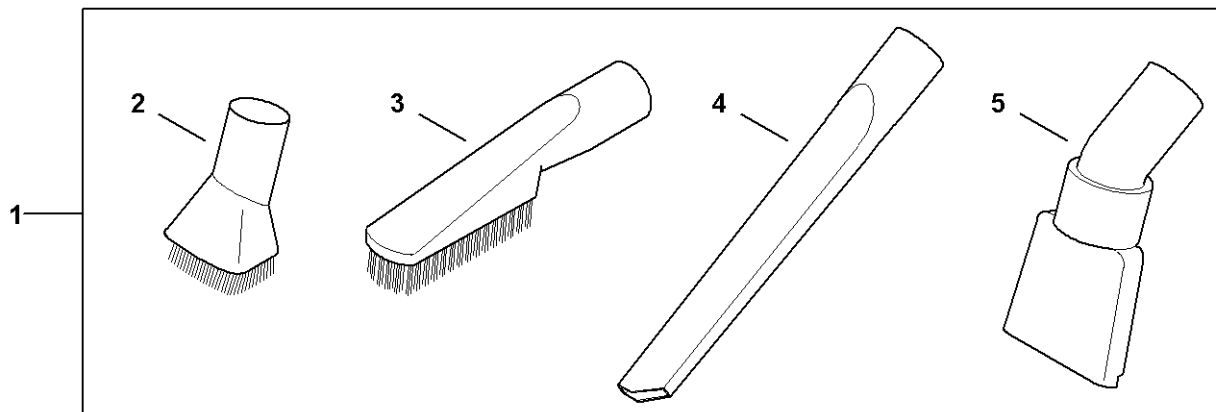

Accessories

SE01-GET-0006-A0

Accessories

#	Part Number	Description	Quantity	Contains Item(s)	Remarks
1	4901 500 9500	Car cleaning kit	1	2 - 5	
2	4901 502 2900	Suction brush	1		
3	4901 502 2600	All-purpose tool	1		
4	4901 502 2200	Crevice tool, 300 mm / 11 7/8"	1		
5	4901 502 2501	Rubber nozzle	1		
6	4901 500 9300	Persistent dirt kit	1	7 - 9	
7	4901 503 1605	Extension tube Ø 50 mm	1		
8	4901 502 2705	Bulk dirt nozzle Ø 50 mm / 2"	1		
9	4901 500 0515	Suction hose Ø 50 mm x 1.75 m	1		
10	4901 502 2400	Rubber nozzle	1		
11	4901 502 2300	All-purpose tool	1