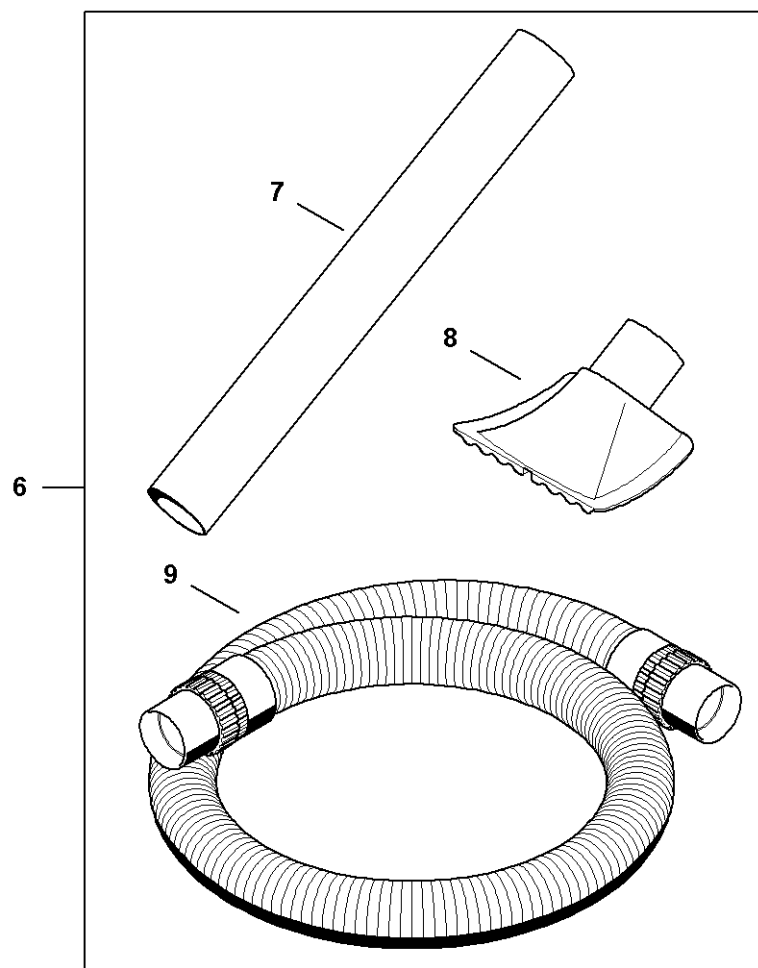

SE014GET 0002-A3

Machine cover, Connecting cable, Electric motor, Filter, Container

#	Part Number	Description	Quantity	Contains Item(s)	Remarks
1	SE01 600 0200	Electric motor 220 V/50-60 Hz	1		
2	SE01 440 2000	Connecting cable	1		
3	SE01 703 4100	Handle	1		
4	SE01 007 1001	Screws with washers kit	1		
5	SE01 760 7900	Filter basket	1		
6	SE01 007 1000	Screw kit	1		
7	SE01 430 0500	Switch	1		
8	SE01 967 1500	Model plate SE 33	1		
9	0000 967 7394	Warning pictogram	1		
10	SE01 790 8600	Clip	1		
11	SE01 007 2100	Wheel kit	1		

Tools, Extras

SE01-GET-0001-A1

Tools, Extras

#	Part Number	Description	Quantity	Contains Item(s)	Remarks
1	SE01 500 0500	Suction hose	1		
2	SE01 503 1600	Extension lance	1		
3	SE01 500 2500	Floor tool	1		
4	SE01 502 2200	Crevice tool	1		
5	SE01 500 9000	Filter bag	1		
6	SE01 502 6900	Wet filter	1		
7	SE01 703 5900	Filter	1		

Accessories

SE01-GET-0006-A0

Accessories

#	Part Number	Description	Quantity	Contains Item(s)	Remarks
1	4901 500 9500	Car cleaning kit	1	2 - 5	
2	4901 502 2900	Suction brush	1		
3	4901 502 2600	All-purpose tool	1		
4	4901 502 2200	Crevice tool, 300 mm / 11 7/8"	1		
5	4901 502 2501	Rubber nozzle	1		
6	4901 500 9300	Persistent dirt kit	1	7 - 9	
7	4901 503 1605	Extension tube Ø 50 mm	1		
8	4901 502 2705	Bulk dirt nozzle Ø 50 mm / 2"	1		
9	4901 500 0515	Suction hose Ø 50 mm x 1.75 m	1		
10	4901 502 2400	Rubber nozzle	1		
11	4901 502 2300	All-purpose tool	1		