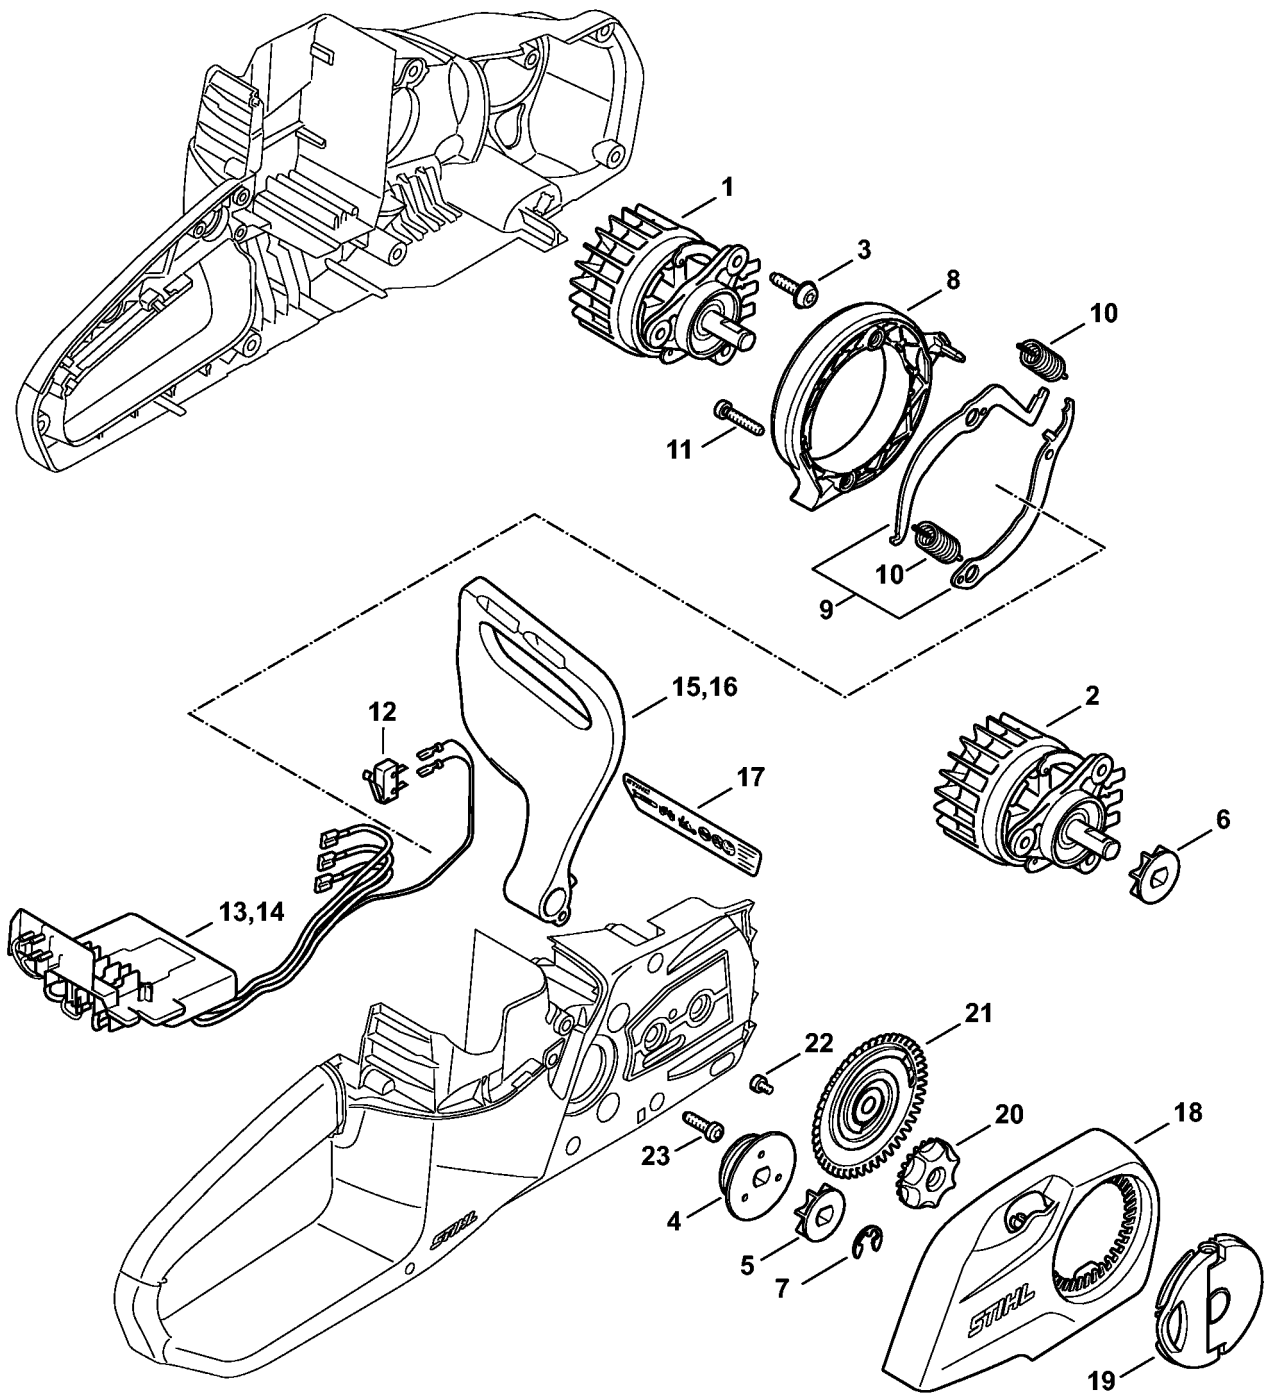

Electric motor, Electronic module, Chain sprocket cover

1254-GET-0014-A0

Electric motor, Electronic module, Chain sprocket cover

#	Part Number	Description	Quantity	Contains Item(s)	Remarks
1	1254 600 0270	Electric motor Above Serial Number: 438123237	1		
2	1254 600 0200	Electric motor Up to Serial Number: 438041365	1		
3	0000 951 1100	Screw IS-D5x20	3		
4	1254 647 2000	Worm	1		
5	1254 642 1200	Chain sprocket 1/4" P 6T Above Serial Number: 438123237	1		
6	1252 642 1201	Chain sprocket 1/4" Picco 7T Up to Serial Number: 438041365	1		
7	9460 624 0801	E-clip 8x1.3	1		
8	1254 602 0300	Spiral housing	1		
9	1254 160 5000	Lever	1		
10	1254 162 7900	Tension spring	2		
11	9074 477 4142	Pan head self-tapping screw IS-P5x25	2		
12	1250 430 0500	Switch	2		
13	1254 430 1470	Electronic module Above Serial Number: 438123237	1		
14	1254 430 1400	Electronic module Up to Serial Number: 438041365	1		
15	1254 790 9100	Hand guard	1		
18	1254 640 1701	Chain sprocket cover	1	19, 20	
19	1121 660 1000	Wing nut	1		
20	1123 648 2202	Adjusting wheel	1		
21	1123 660 3001	Tensioning gear	1	22	
22	9041 319 0600	Pan head screw M4x5	1		
23	9074 477 4132	Pan head self-tapping screw IS-P5x18	4