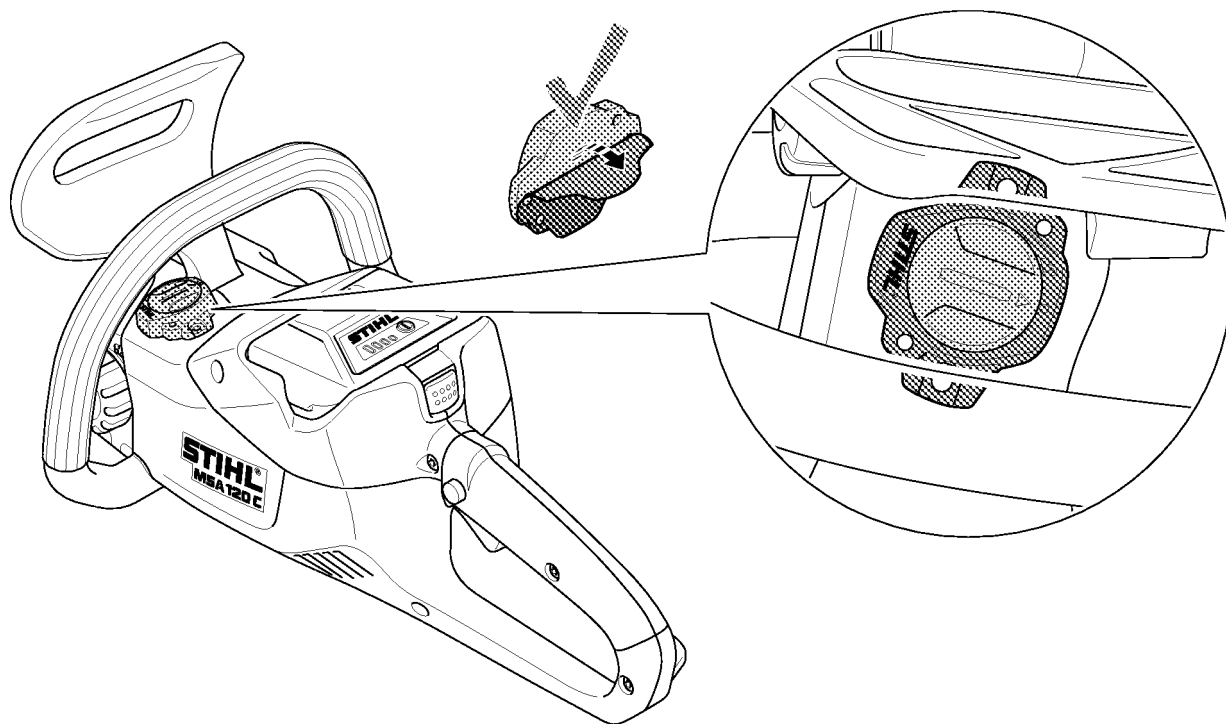

Electric motor, Electronic module, Chain sprocket cover

1254-GET-0014-A0

Electric motor, Electronic module, Chain sprocket cover

#	Part Number	Description	Quantity	Contains Item(s)	Remarks
1	1254 600 0270	Electric motor Above Serial Number: 438123237	1		
2	1254 600 0200	Electric motor Up to Serial Number: 438041365	1		
3	0000 951 1100	Screw IS-D5x20	3		
4	1254 647 2000	Worm	1		
5	1254 642 1200	Chain sprocket 1/4" P 6T Above Serial Number: 438123237	1		
6	1252 642 1201	Chain sprocket 1/4" Picco 7T Up to Serial Number: 438041365	1		
7	9460 624 0801	E-clip 8x1.3	1		
8	1254 602 0300	Spiral housing	1		
9	1254 160 5000	Lever	1		
10	1254 162 7900	Tension spring	2		
11	9074 477 4142	Pan head self-tapping screw IS-P5x25	2		
12	1250 430 0500	Switch	2		
13	1254 430 1470	Electronic module Above Serial Number: 438123237	1		
14	1254 430 1400	Electronic module Up to Serial Number: 438041365	1		
15	1254 790 9100	Hand guard	1		
18	1254 640 1701	Chain sprocket cover	1	19, 20	
19	1121 660 1000	Wing nut	1		
20	1123 648 2202	Adjusting wheel	1		
21	1123 660 3001	Tensioning gear	1	22	
22	9041 319 0600	Pan head screw M4x5	1		
23	9074 477 4132	Pan head self-tapping screw IS-P5x18	4		

Serial number

1254-GET-0005-A0

Serial number

#	Part Number	Description	Quantity	Contains Item(s)	Remarks
1		Position of serial number	1		
2	0000 967 3447	Instruction label Serial number	1		

Smart Connector

Smart Connector

#	Part Number	Description	Quantity	Contains Item(s)	Remarks
		Position of Smart Connector	1		

Tightening torques

Tightening torques

#	Part Number	Description	Quantity	Contains Item(s)	Remarks
1	9074 477 4142	Pan head self-tapping screw IS-P5x25	2		
2	9074 477 4132	Pan head self-tapping screw IS-P5x18	12		
3	0000 951 1100	Screw IS-D5x20	3		
4	1123 664 2400	Collar screw	1		
5	1123 664 2402	Collar screw	1		