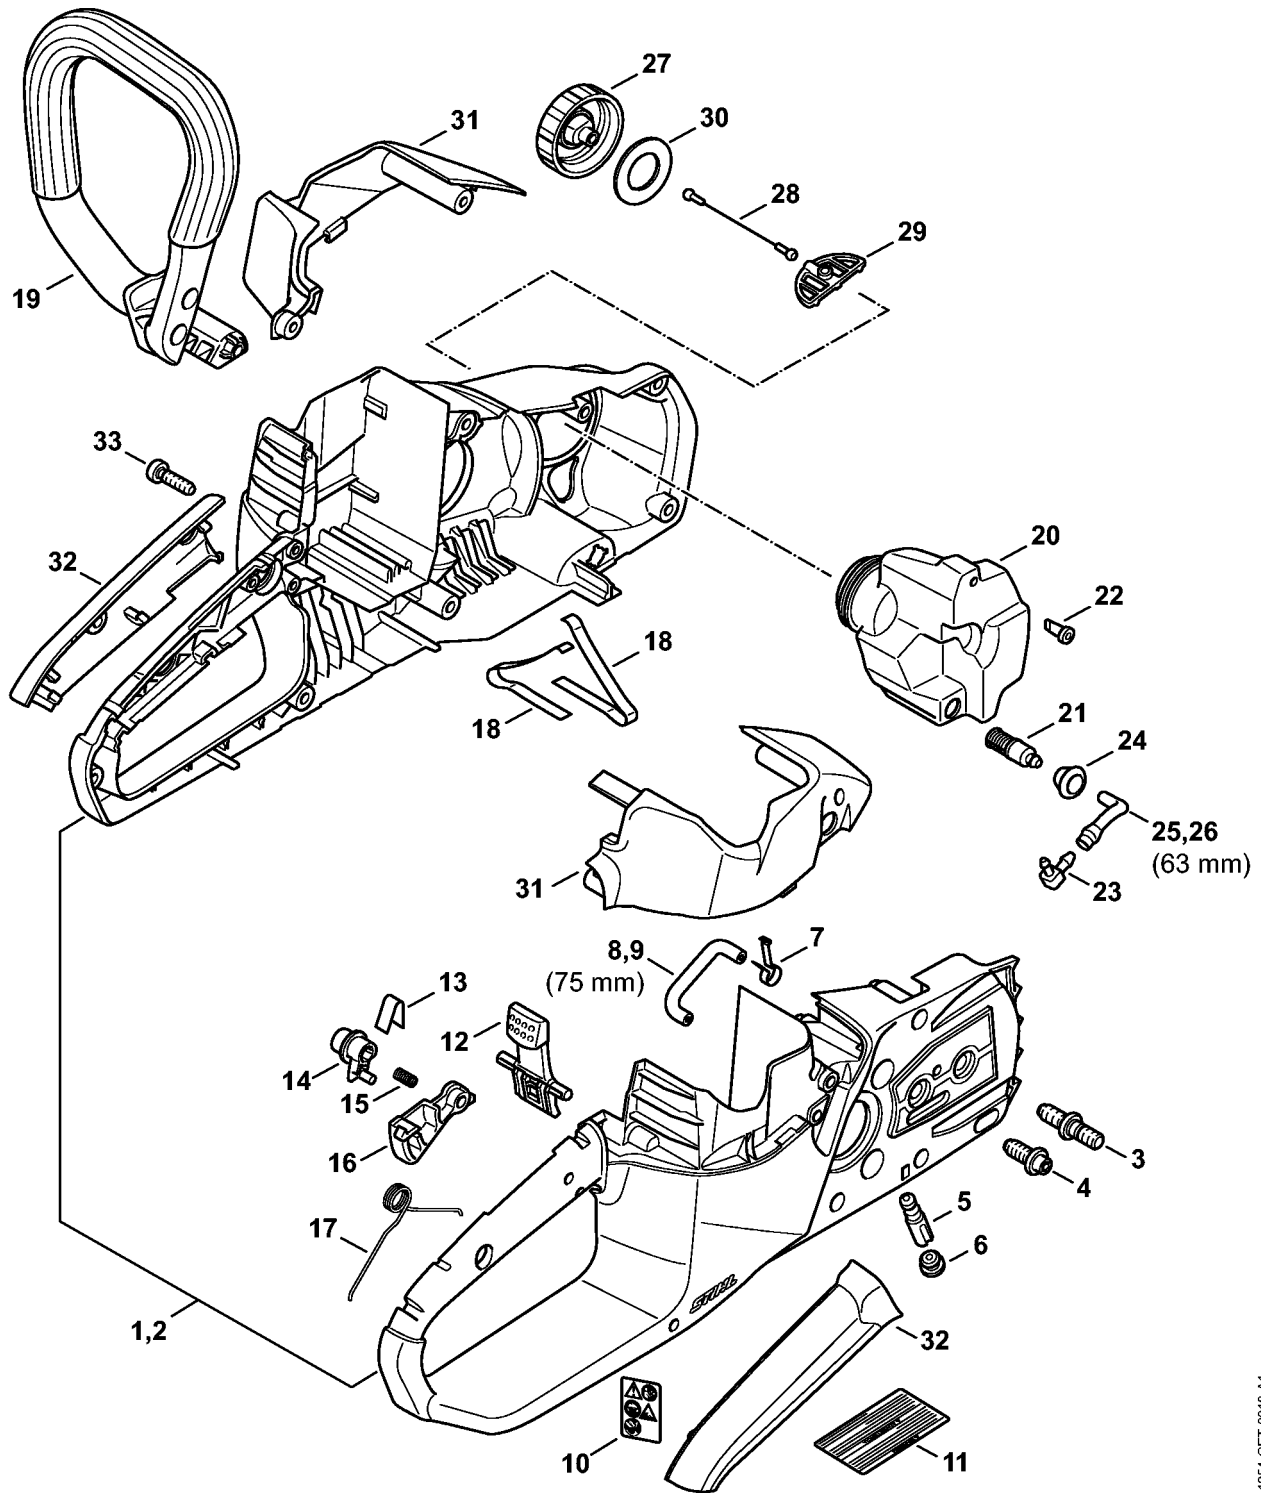

MSA 120 C-B

Spare Parts List

02/08/2023

Indonesia, English

Quick chain tensioner

Contents

Handle housing, Shroud	2
Electric motor, Electronic module, Chain sprocket cover	5
Serial number	7
Smart Connector	9
Tightening torques	11
Miscellaneous lubricants and greases	13
Cleaning products	15
Torque wrench with optical/acoustic signal	17
Socket, T27x125	19
Torque wrench	21
Screwdriver, T27x150	23
Punchdown tool	25

Handle housing, Shroud

1254-GET-0016-A1

Handle housing, Shroud

#	Part Number	Description	Quantity	Contains Item(s)	Remarks
1	1254 790 1010	Handle housing	1	3 - 10	
3	1123 664 2400	Collar screw	1		
4	1123 664 2402	Collar screw	1		
5	1123 640 3200	Oil pump 0.55	1		
6	1122 353 9200	Grommet	1		
7	1254 791 3101	Spring	1		
8	0000 930 2803	Hose 3.1x5.7 mm x 1 m, R3	1		
9	0712 923 8004	Hose 3.1x5.7 mm x 10 m, R3	1		
10	0000 967 7336	Warning pictogram MSA	1		
12	4522 430 9800	Battery latch	1	13	
13	0000 997 2201	Spring	1		
14	1250 435 7800	Safety switch	1		
15	0000 997 0603	Compression spring	1		
16	1254 435 2400	Trigger switch	1		
17	1254 182 4500	Torsion spring	1		
18	4522 791 3100	Spring	2		
19	1254 791 1700	Handlebar	1		
20	1254 350 4400	Oil tank	1	21 - 26	
21	1123 640 3800	Pickup body	1		
22	0747 313 6810	Valve	1		
23	4226 122 3900	Elbow connector	1		
24	4134 123 7500	Grommet	1		
25	0000 930 2803	Hose 3.1x5.7 mm x 1 m, R3	1		
26	0712 923 8004	Hose 3.1x5.7 mm x 10 m, R3	1		
27	1130 350 0500	Filler cap	1	28 - 30	
28	0000 350 0905	Rope	1		
29	0000 353 0605	Hook	1		