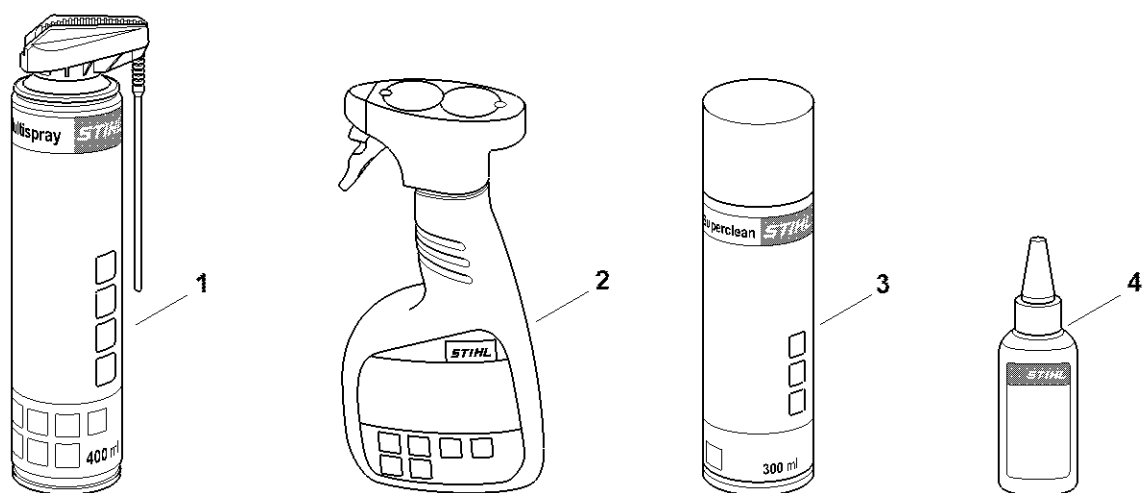

Cleaning products

0000-GET-0171-A0

Cleaning products

#	Part Number	Description	Quantity	Contains Item(s)	Remarks
1	0730 411 7002	Multispray 50 ml	1		
1	0730 411 7000	Multispray	1		
2	0000 881 9400	VarioClean 500 ml	1		
2	0000 881 9409	Special cleaner 5 l	1		
3	0782 420 1001	SuperClean 50 ml	1		
3	0782 420 1002	SuperClean 300 ml	1		
4	0782 516 8500	Multioil Bio 50 ml	1