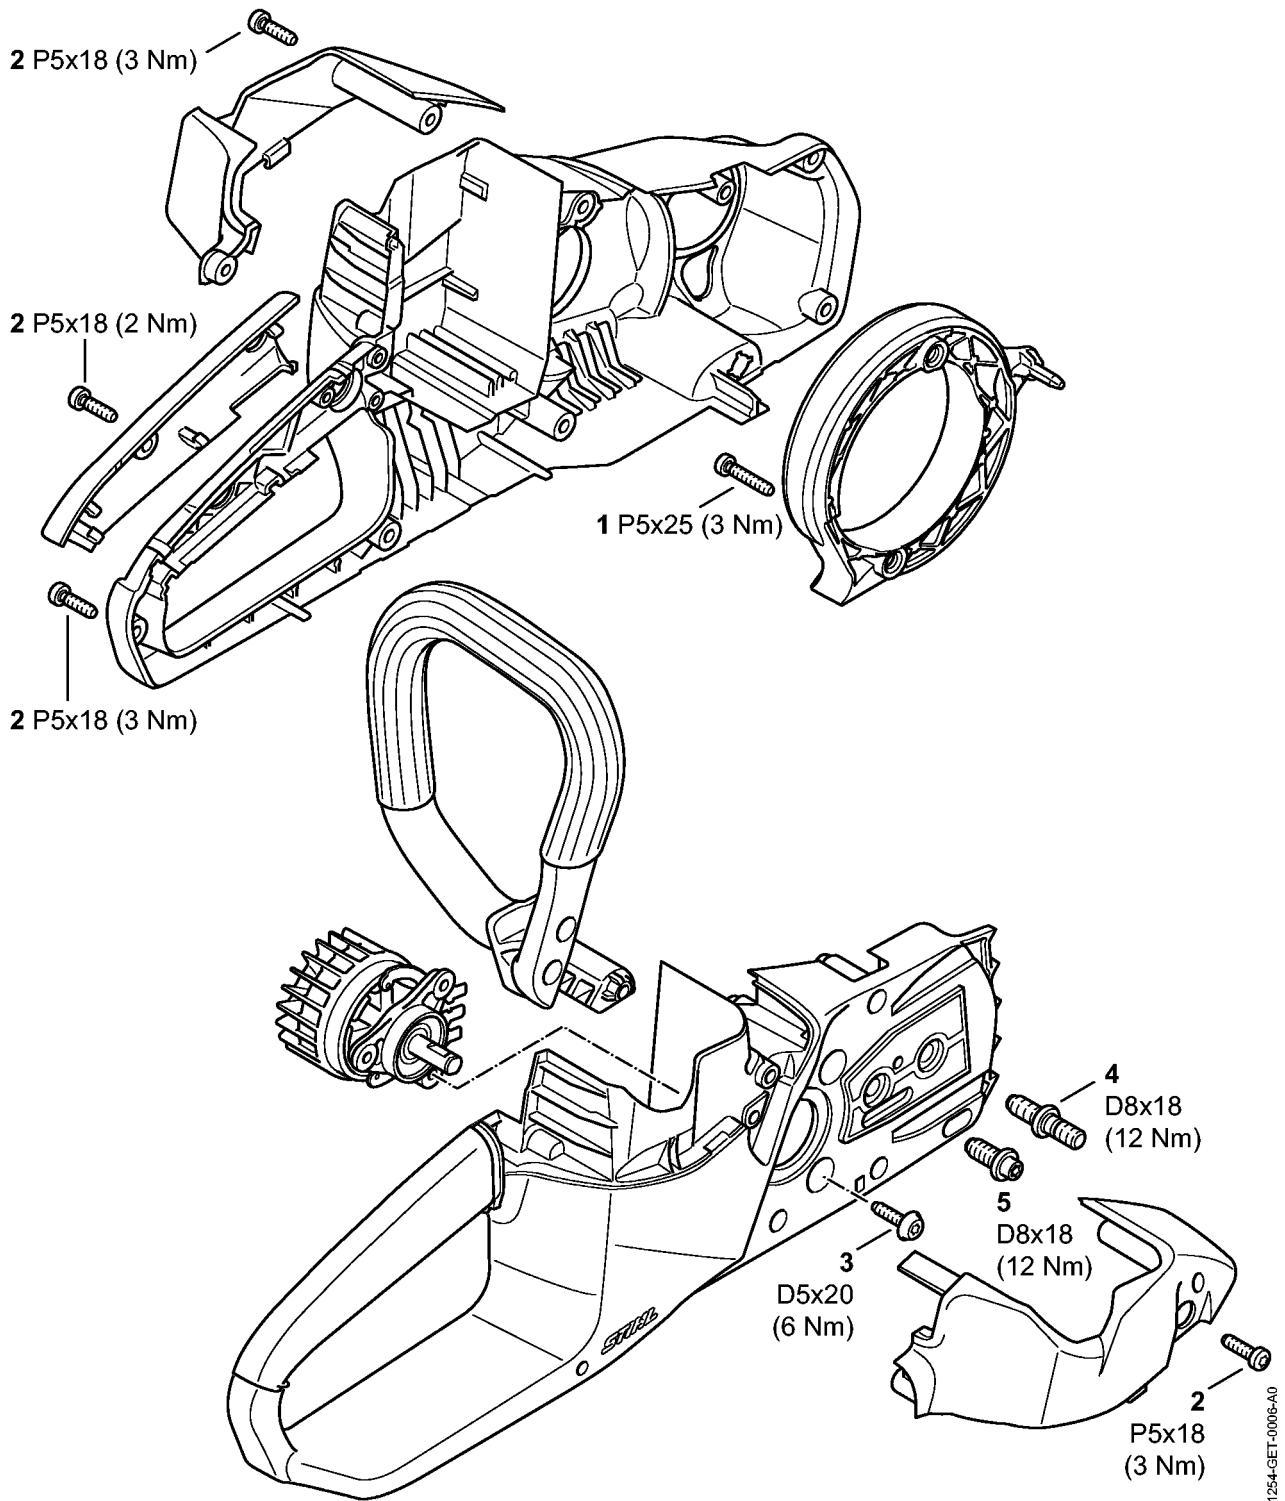

Electric motor, Electronic module, Chain sprocket cover

1254-GET-0014-A0

Electric motor, Electronic module, Chain sprocket cover

#	Part Number	Description	Quantity	Contains Item(s)	Remarks
1	1254 600 0270	Electric motor Above Serial Number: 438123237	1		
2	1254 600 0200	Electric motor Up to Serial Number: 438041365	1		
3	0000 951 1100	Screw IS-D5x20	3		
4	1254 647 2000	Worm	1		
5	1254 642 1200	Chain sprocket 1/4" P 6T Above Serial Number: 438123237	1		
6	1252 642 1201	Chain sprocket 1/4" Picco 7T Up to Serial Number: 438041365	1		
7	9460 624 0801	E-clip 8x1.3	1		
8	1254 602 0300	Spiral housing	1		
9	1254 160 5000	Lever	1		
10	1254 162 7900	Tension spring	2		
11	9074 477 4142	Pan head self-tapping screw IS-P5x25	2		
12	1250 430 0500	Switch	2		
13	1254 430 1470	Electronic module Above Serial Number: 438123237	1		
14	1254 430 1400	Electronic module Up to Serial Number: 438041365	1		
15	1254 790 9100	Hand guard	1		
18	1254 640 1701	Chain sprocket cover	1	19, 20	
19	1121 660 1000	Wing nut	1		
20	1123 648 2202	Adjusting wheel	1		
21	1123 660 3001	Tensioning gear	1	22	
22	9041 319 0600	Pan head screw M4x5	1		
23	9074 477 4132	Pan head self-tapping screw IS-P5x18	4		

Smart Connector

#	Part Number	Description	Quantity	Contains Item(s)	Remarks
		Position of Smart Connector	1		

Tightening torques

Tightening torques

#	Part Number	Description	Quantity	Contains Item(s)	Remarks
1	9074 477 4142	Pan head self-tapping screw IS-P5x25	2		
2	9074 477 4132	Pan head self-tapping screw IS-P5x18	12		
3	0000 951 1100	Screw IS-D5x20	3		
4	1123 664 2400	Collar screw	1		
5	1123 664 2402	Collar screw	1		