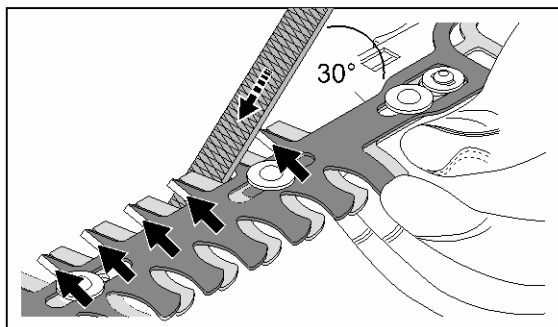

HSA 26

Spare Parts List
02/08/2023
Indonesia, English

Contents

Spare parts HSA 26	2
Extras HSA 26	4
Serial number	6
Cleaning products	8

Spare parts HSA 26

H405-GET-0000
[Logo]

Spare parts HSA 26

#	Part Number	Description	Quantity	Contains Item(s)	Remarks
1	HA03 011 3500	HSA 26 Cordless shrub shears	1	2 - 4	Europe (D,EST,F,G- B,GR,HR,I,KZ,LT,LV,N- L,SK,SLO,SRB,UA)
2	HA03 820 3500	Grass shear blade	1		
3	HA03 820 3000	Shrub shear blade	1		
4	HA03 967 7300	Warning pictogram HSA26	1		
7		AS 2 Battery	1		
8	HA03 491 0100	Bag	1		

HM00GET000200

Extras HSA 26

#	Part Number	Description	Quantity	Contains Item(s)	Remarks
1	HA03 710 7100	Telescopic drive tube	1	2, 3	
2	HA03 967 7200	Warning pictogram	1		
3	HA03 007 2100	Wheel kit	1		

Serial number