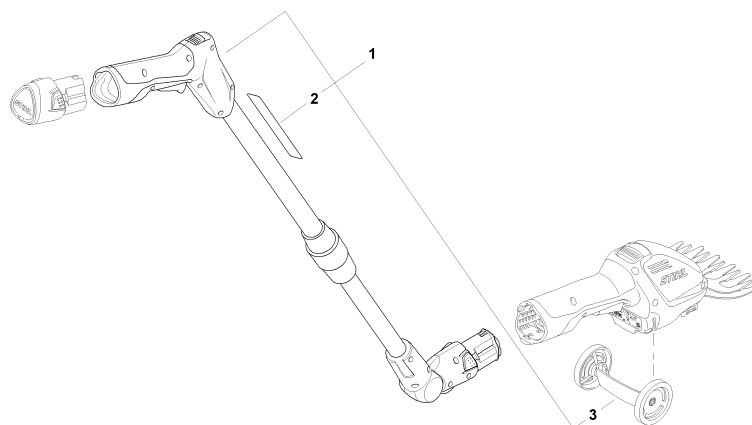

HSA 26

Spare Parts List
02/08/2023
Indonesia, English

Contents

Spare parts HSA 26	2
Extras HSA 26	4
Serial number	6
Cleaning products	8

Spare parts HSA 26

H405-GET-0000
[Logo]

Spare parts HSA 26

#	Part Number	Description	Quantity	Contains Item(s)	Remarks
1	HA03 011 3500	HSA 26 Cordless shrub shears	1	2 - 4	Europe (D,EST,F,G- B,GR,HR,I,KZ,LT,LV,N- L,SK,SLO,SRB,UA)
2	HA03 820 3500	Grass shear blade	1		
3	HA03 820 3000	Shrub shear blade	1		
4	HA03 967 7300	Warning pictogram HSA26	1		
7		AS 2 Battery	1		
8	HA03 491 0100	Bag	1		

HM00GET000200

Extras HSA 26

#	Part Number	Description	Quantity	Contains Item(s)	Remarks
1	HA03 710 7100	Telescopic drive tube	1	2, 3	
2	HA03 967 7200	Warning pictogram	1		
3	HA03 007 2100	Wheel kit	1		

Serial number