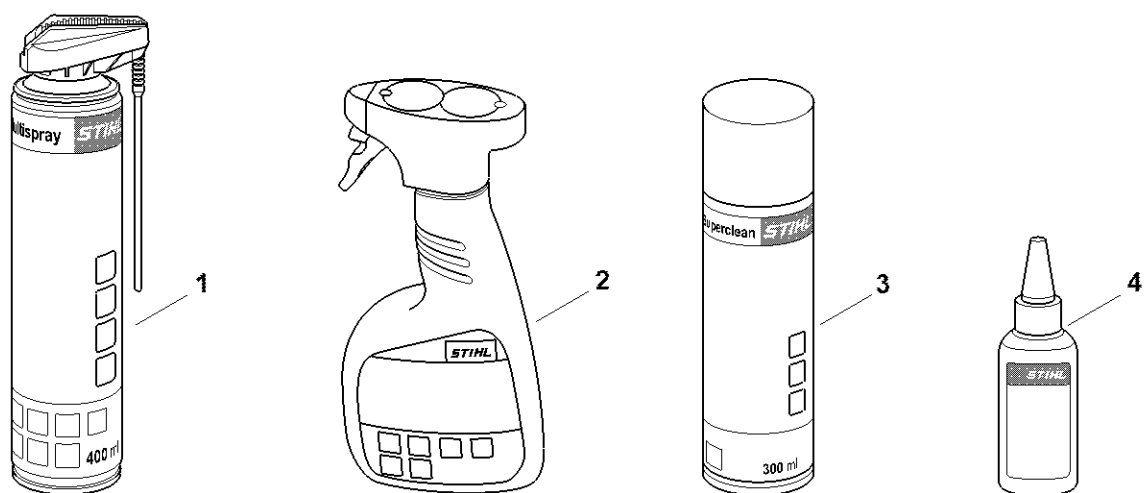

HM00GET000200

Extras HSA 26

#	Part Number	Description	Quantity	Contains Item(s)	Remarks
1	HA03 710 7100	Telescopic drive tube	1	2, 3	
2	HA03 967 7200	Warning pictogram	1		
3	HA03 007 2100	Wheel kit	1		

Serial number

IMAGE 000141

Serial number

#	Part Number	Description	Quantity	Contains Item(s)	Remarks
1		Position of serial number	1		

Cleaning products

0000-GET-0171-A0

Cleaning products

#	Part Number	Description	Quantity	Contains Item(s)	Remarks
1	0730 411 7002	Multispray 50 ml	1		
1	0730 411 7000	Multispray	1		
2	0000 881 9400	VarioClean 500 ml	1		
2	0000 881 9409	Special cleaner 5 l	1		
3	0782 420 1001	SuperClean 50 ml	1		
3	0782 420 1002	SuperClean 300 ml	1		
4	0782 516 8500	Multioil Bio 50 ml	1		