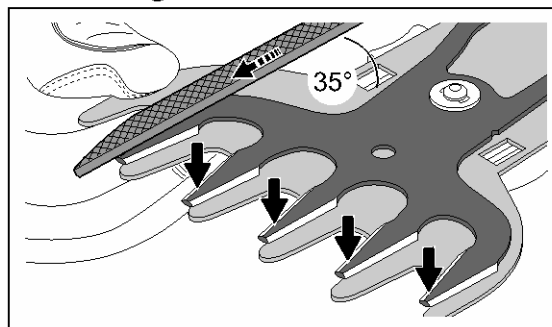

HSA 26

Spare Parts List
02/08/2023
Indonesia, English

Contents

Spare parts HSA 26	2
Extras HSA 26	4
Serial number	6
Cleaning products	8

Spare parts HSA 26

H405-GET-0000
[Logo]

Spare parts HSA 26

#	Part Number	Description	Quantity	Contains Item(s)	Remarks
1	HA03 011 3500	HSA 26 Cordless shrub shears	1	2 - 4	Europe (D,EST,F,G- B,GR,HR,I,KZ,LT,LV,N- L,SK,SLO,SRB,UA)
2	HA03 820 3500	Grass shear blade	1		
3	HA03 820 3000	Shrub shear blade	1		
4	HA03 967 7300	Warning pictogram HSA26	1		
7		AS 2 Battery	1		
8	HA03 491 0100	Bag	1		

HM00GET000200

Extras HSA 26

#	Part Number	Description	Quantity	Contains Item(s)	Remarks
1	HA03 710 7100	Telescopic drive tube	1	2, 3	
2	HA03 967 7200	Warning pictogram	1		
3	HA03 007 2100	Wheel kit	1		

Serial number