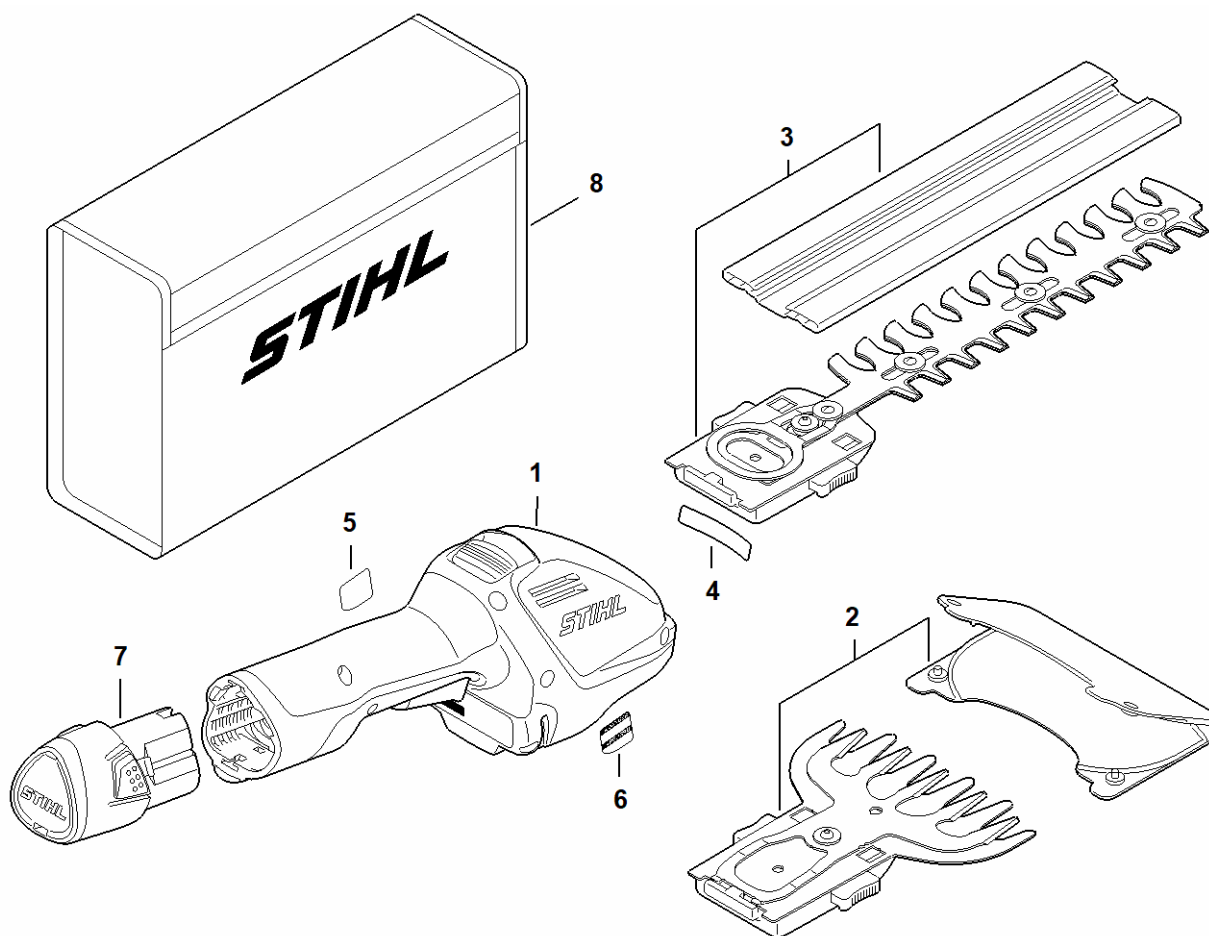

HSA 26

Spare Parts List
02/08/2023
Indonesia, English

Contents

Spare parts HSA 26	2
Extras HSA 26	4
Serial number	6
Cleaning products	8

Spare parts HSA 26

H405-GET-0000
[Logo]

Spare parts HSA 26

#	Part Number	Description	Quantity	Contains Item(s)	Remarks
1	HA03 011 3500	HSA 26 Cordless shrub shears	1	2 - 4	Europe (D,EST,F,G- B,GR,HR,I,KZ,LT,LV,N- L,SK,SLO,SRB,UA)
2	HA03 820 3500	Grass shear blade	1		
3	HA03 820 3000	Shrub shear blade	1		
4	HA03 967 7300	Warning pictogram HSA26	1		
7		AS 2 Battery	1		
8	HA03 491 0100	Bag	1		

HM00GET000200

Extras HSA 26

#	Part Number	Description	Quantity	Contains Item(s)	Remarks
1	HA03 710 7100	Telescopic drive tube	1	2, 3	
2	HA03 967 7200	Warning pictogram	1		
3	HA03 007 2100	Wheel kit	1		

Serial number