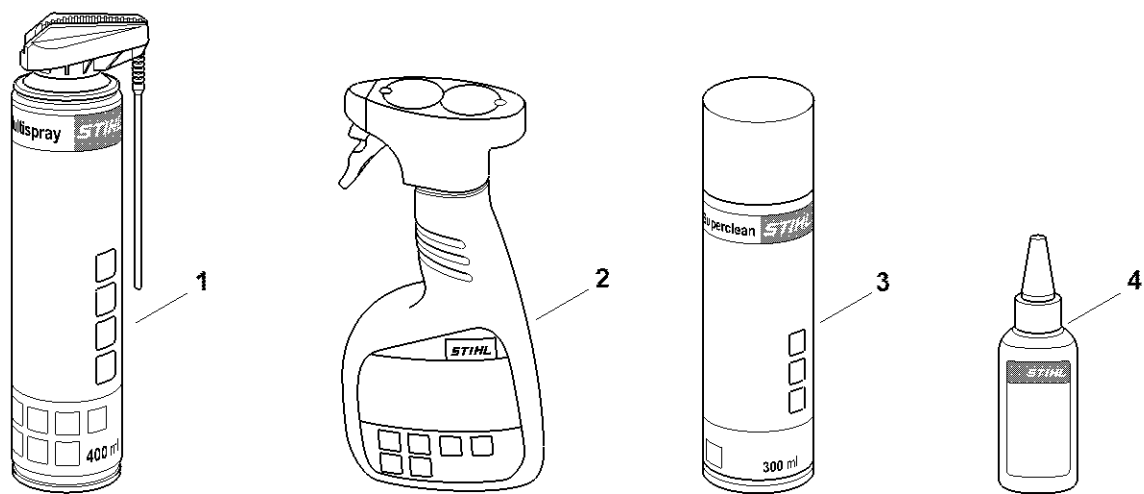

Cleaning products

0000-GET-0171-A0

Cleaning products

#	Part Number	Description	Quantity	Contains Item(s)	Remarks
1	0730 411 7002	Multispray 50 ml	1		
1	0730 411 7000	Multispray	1		
2	0000 881 9400	VarioClean 500 ml	1		
2	0000 881 9409	Special cleaner 5 l	1		
3	0782 420 1001	SuperClean 50 ml	1		
3	0782 420 1002	SuperClean 300 ml	1		
4	0782 516 8500	Multioil Bio 50 ml	1