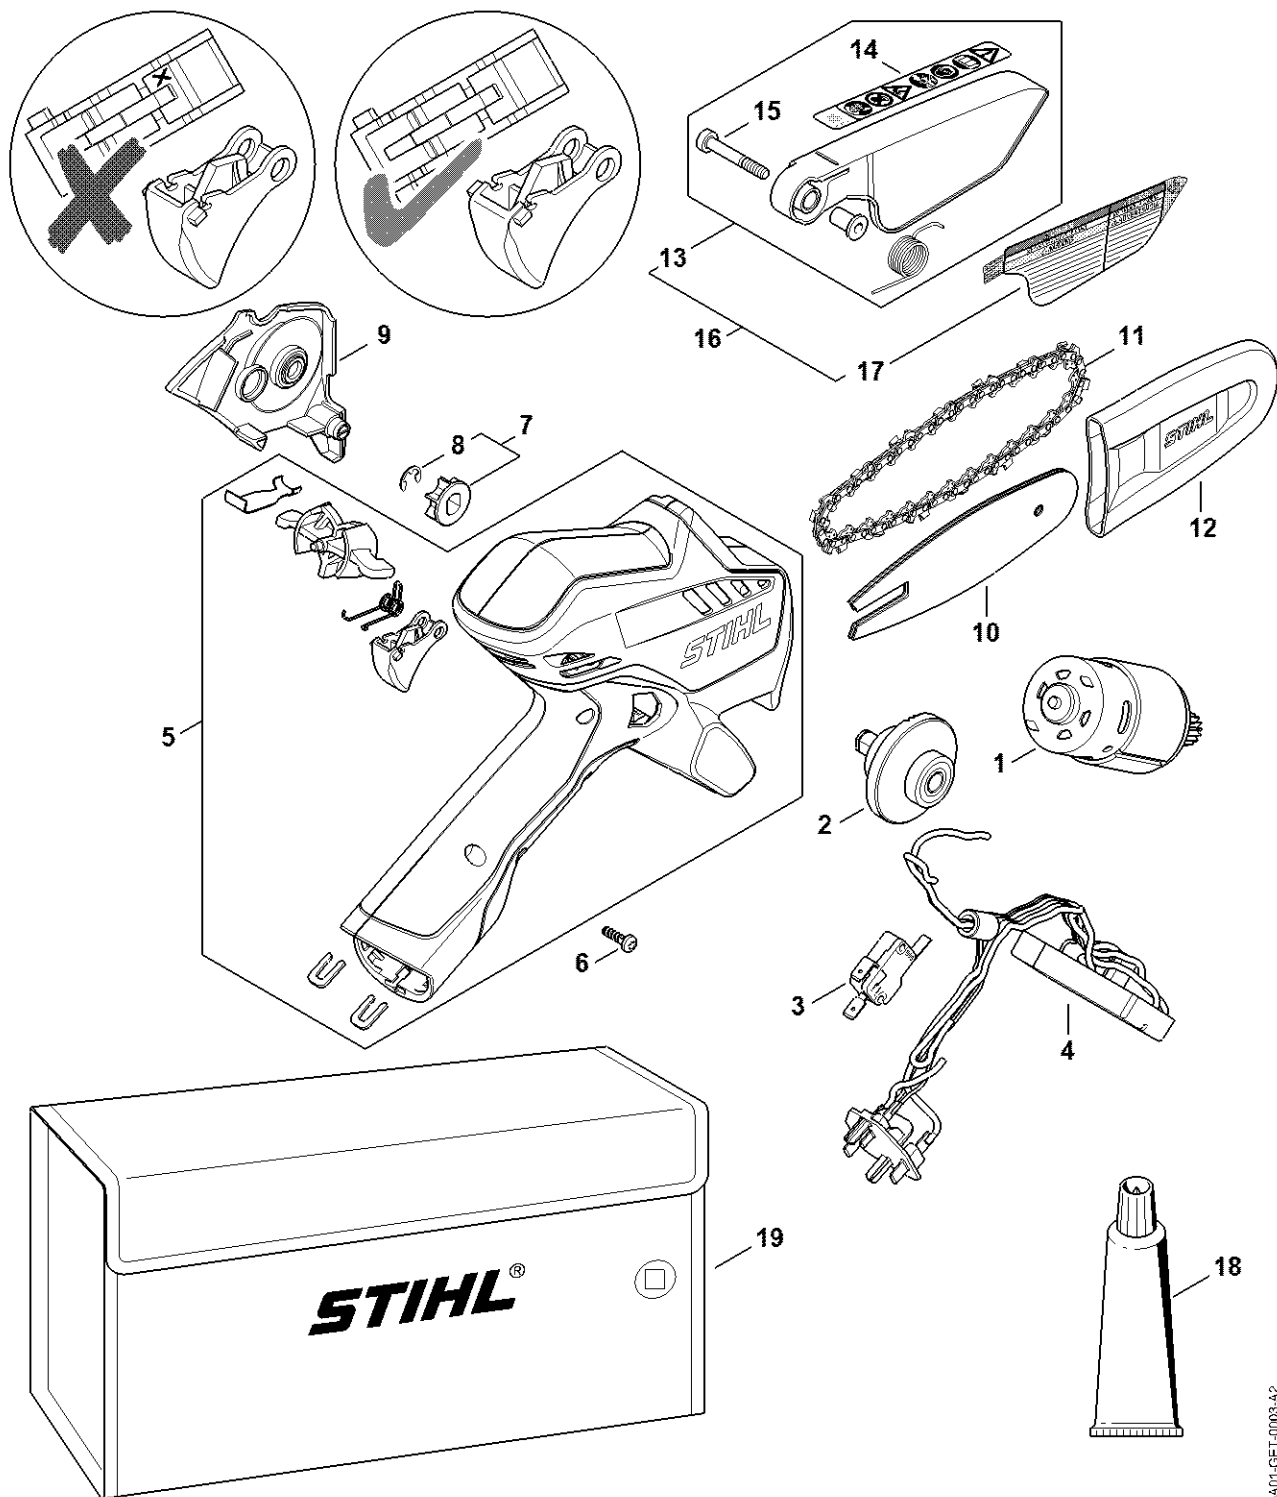

Spare parts from serial number 929771306

GA01-GET-0000-42

Spare parts from serial number 929771306

#	Part Number	Description	Quantity	Contains Item(s)	Remarks
1	GA01 600 0205	Electric motor 8-10 V	1		
2	GA01 640 2200	Drive shaft	1		
3	GA01 435 0301	Switch	1		
4	GA01 430 1420	Electronic module	1		
5	GA01 007 3802	Control lever kit	1		
6	GA01 790 1122	Handle molding	1		
7	9104 003 3004	Self-tapping screw P4x14	9		
8	GA01 007 2600	set Chain sprocket 1/4" Picco 6Z	1	9	
9	9460 624 0600	E-clip 6	1		
10	GA01 640 1700	Chain sprocket cover	1		
11	3007 003 0101	Guide bar L 10cm/4" 1,1mm/0.043"	1		
12	3670 000 0028	71 PM3 Picco Micro Chain	1		
12	3670 006 0028	71 PM3 Picco Micro Chain	1		RUS
13	0000 792 9164	Chain scabbard	1		
14	GA01 710 7020	Guard EU	1	15, 16	
15	GA01 967 7500	Warning note	1		
16	9074 477 4148	Pan head self-tapping screw IS-P5x34	1		
19	0781 120 1109	Multipurpose grease 80 g	1		
20	GA01 491 0100	Bag	1		

Spare parts up to serial number 929771305

GA01-GET-0003-A2

Spare parts up to serial number 929771305

#	Part Number	Description	Quantity	Contains Item(s)	Remarks
1	GA01 600 0205	Electric motor 8-10 V	1		
2	GA01 640 2200	Drive shaft	1		
3	GA01 435 0301	Switch	1		
4	GA01 430 1420	Electronic module	1		
5	GA01 007 4600	Grip housing with controls kit	1		
6	9104 003 3004	Self-tapping screw P4x14	9		
7	GA01 007 2600	set Chain sprocket 1/4" Picco 6Z	1	8	
8	9460 624 0600	E-clip 6	1		
9	GA01 640 1700	Chain sprocket cover	1		
10	3007 003 0101	Guide bar L 10cm/4" 1,1mm/0.043"	1		
11	3670 000 0028	71 PM3 Picco Micro Chain	1		
11	3670 006 0028	71 PM3 Picco Micro Chain	1		RUS
12	0000 792 9164	Chain scabbard	1		
13	GA01 710 7020	Guard EU	1	14, 15	
14	GA01 967 7500	Warning note	1		
15	9074 477 4148	Pan head self-tapping screw IS-P5x34	1		
18	0781 120 1109	Multipurpose grease 80 g	1		
19	GA01 491 0100	Bag	1		