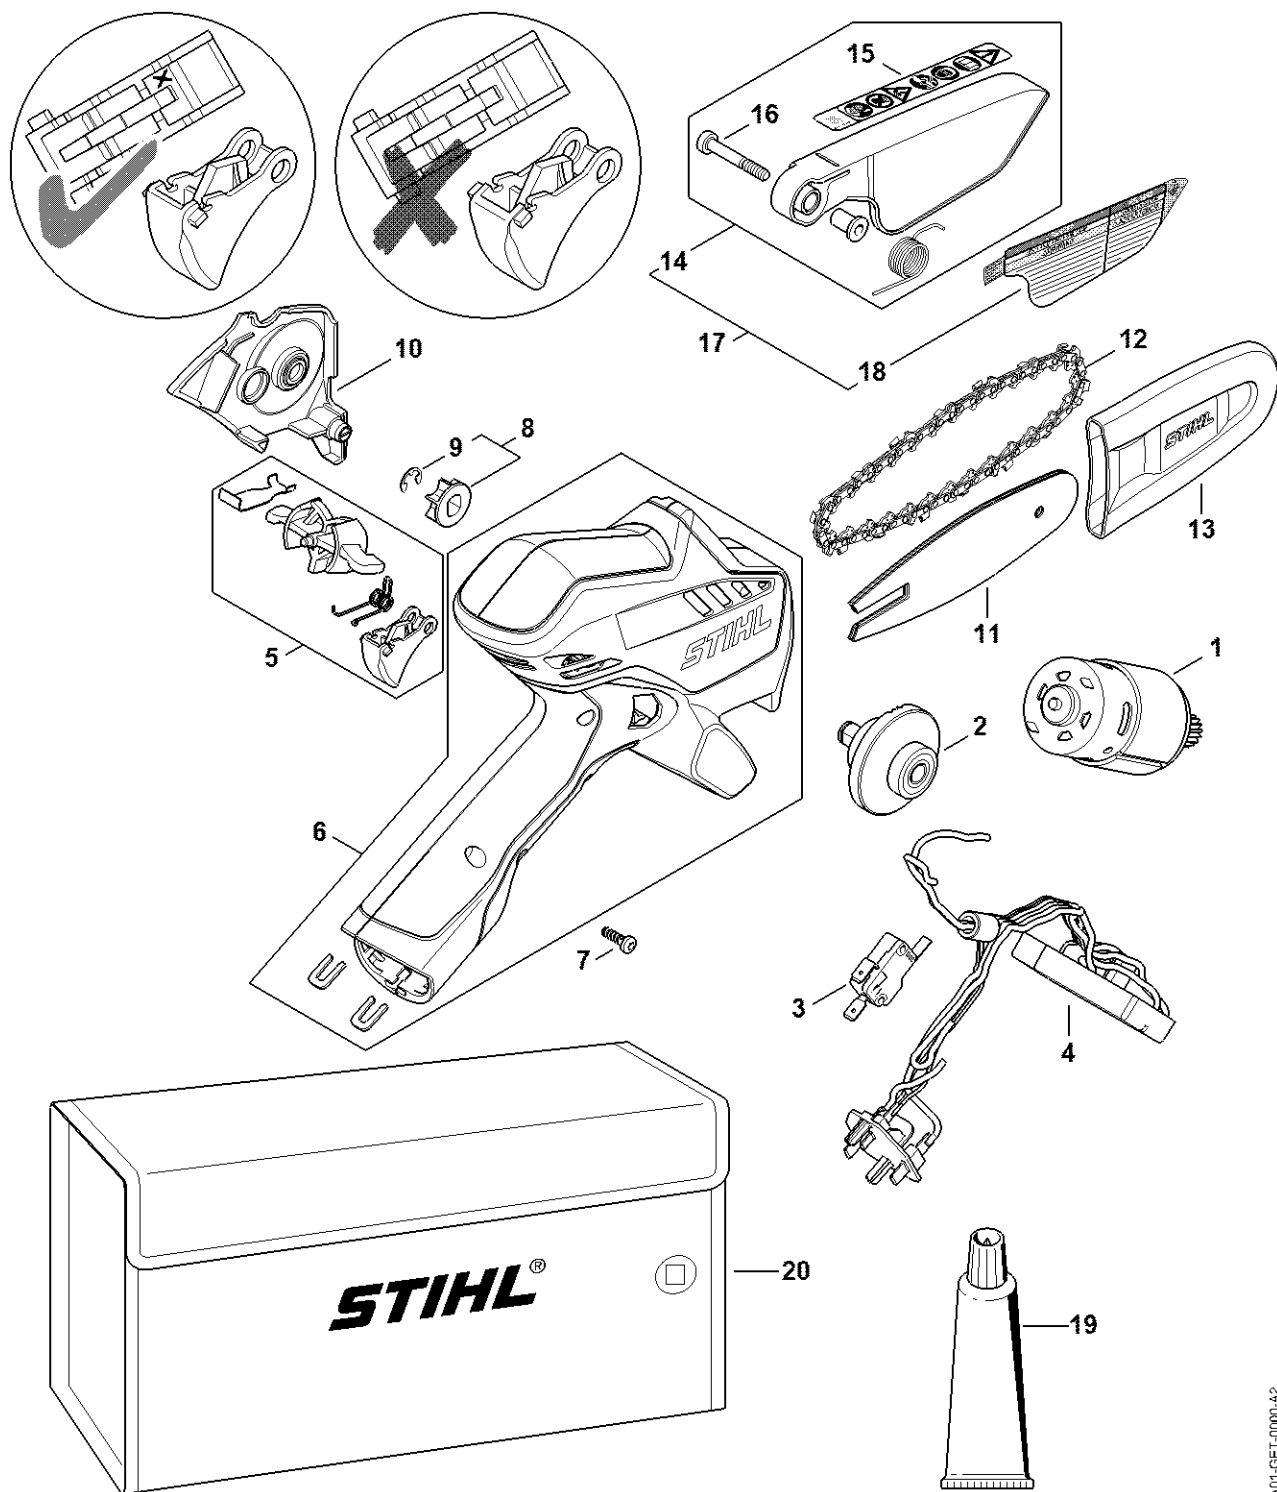

Spare parts from serial number 929771306

GA01-GET-0000-42

Spare parts from serial number 929771306

#	Part Number	Description	Quantity	Contains Item(s)	Remarks
1	GA01 600 0205	Electric motor 8-10 V	1		
2	GA01 640 2200	Drive shaft	1		
3	GA01 435 0301	Switch	1		
4	GA01 430 1420	Electronic module	1		
5	GA01 007 3802	Control lever kit	1		
6	GA01 790 1122	Handle molding	1		
7	9104 003 3004	Self-tapping screw P4x14	9		
8	GA01 007 2600	set Chain sprocket 1/4" Picco 6Z	1	9	
9	9460 624 0600	E-clip 6	1		
10	GA01 640 1700	Chain sprocket cover	1		
11	3007 003 0101	Guide bar L 10cm/4" 1,1mm/0.043"	1		
12	3670 000 0028	71 PM3 Picco Micro Chain	1		
12	3670 006 0028	71 PM3 Picco Micro Chain	1		RUS
13	0000 792 9164	Chain scabbard	1		
14	GA01 710 7020	Guard EU	1	15, 16	
15	GA01 967 7500	Warning note	1		
16	9074 477 4148	Pan head self-tapping screw IS-P5x34	1		
19	0781 120 1109	Multipurpose grease 80 g	1		
20	GA01 491 0100	Bag	1		

Spare parts up to serial number 929771305

GA01-GET-0003-A2

Spare parts up to serial number 929771305

#	Part Number	Description	Quantity	Contains Item(s)	Remarks
1	GA01 600 0205	Electric motor 8-10 V	1		
2	GA01 640 2200	Drive shaft	1		
3	GA01 435 0301	Switch	1		
4	GA01 430 1420	Electronic module	1		
5	GA01 007 4600	Grip housing with controls kit	1		
6	9104 003 3004	Self-tapping screw P4x14	9		
7	GA01 007 2600	set Chain sprocket 1/4" Picco 6Z	1	8	
8	9460 624 0600	E-clip 6	1		
9	GA01 640 1700	Chain sprocket cover	1		
10	3007 003 0101	Guide bar L 10cm/4" 1,1mm/0.043"	1		
11	3670 000 0028	71 PM3 Picco Micro Chain	1		
11	3670 006 0028	71 PM3 Picco Micro Chain	1		RUS
12	0000 792 9164	Chain scabbard	1		
13	GA01 710 7020	Guard EU	1	14, 15	
14	GA01 967 7500	Warning note	1		
15	9074 477 4148	Pan head self-tapping screw IS-P5x34	1		
18	0781 120 1109	Multipurpose grease 80 g	1		
19	GA01 491 0100	Bag	1		