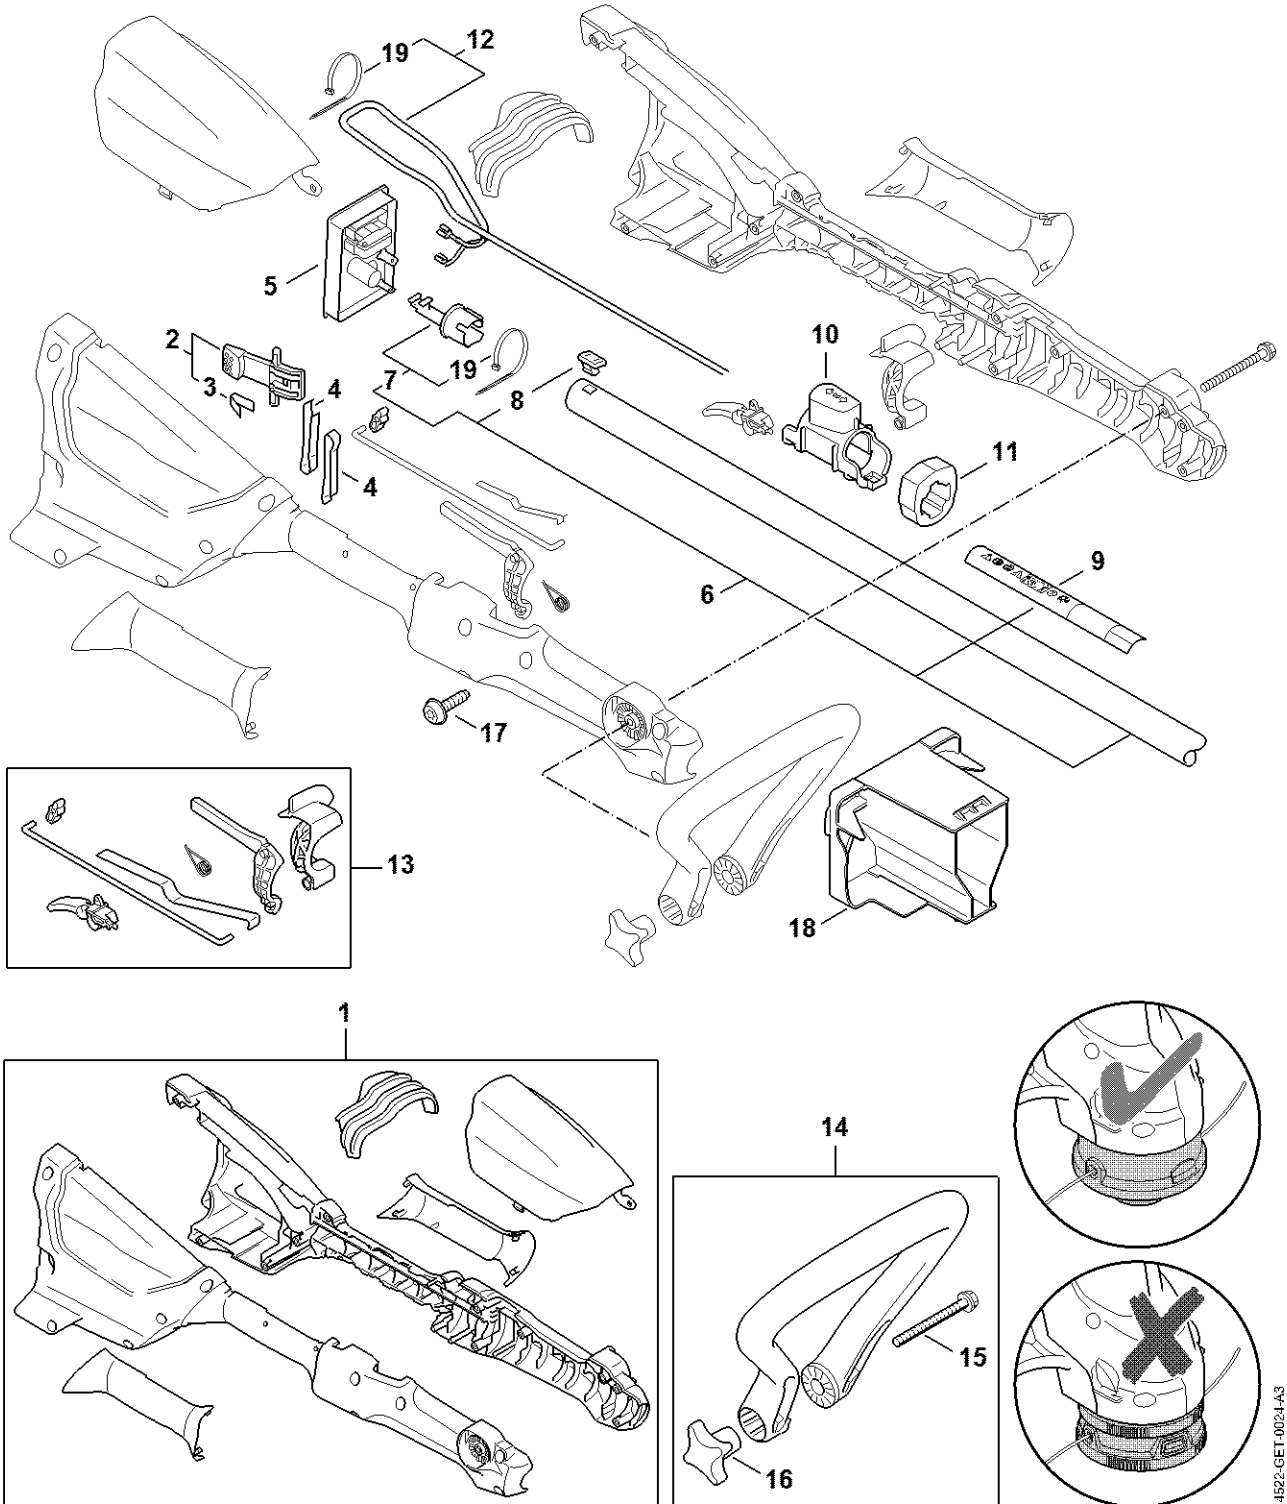

Handle housing

4522-GET-0024-A3

Handle housing

#	Part Number	Description	Quantity	Contains Item(s)	Remarks
1	4522 790 1060	Handle housing	1		
2	4522 430 9830	Lockout lever	1	3	
3	0000 997 2201	Spring	1		
4	4522 791 3100	Spring	2		
5	4522 430 1410	Electronic module	1		
6	4522 710 7120	Drive tube assembly	1	7 - 9, 19	
7	4522 400 3401	Bushing	1	19	
8	4522 716 7300	Guide piece	1		
9	0000 967 7341	Warning pictogram FSA	1		
10	4522 740 5560	Lock button	1		
11	4522 791 2800	Annular buffer	1		
12	4522 440 3003	Wiring harness	1	19	
13	4522 007 3860	Control lever kit	1		
14	4816 790 1200	Loop handle	1	15, 16	
15	9007 319 1450	Hexagon head screw M6x60	1		
16	4138 716 1200	Wing nut	1		
17	9074 477 3025	Pan head self-tapping screw IS-P4x16	10		
18	4520 602 0900	Battery compartment cover	1		
19	0751 010 7385	Cable tie 2,3x79 mm	1