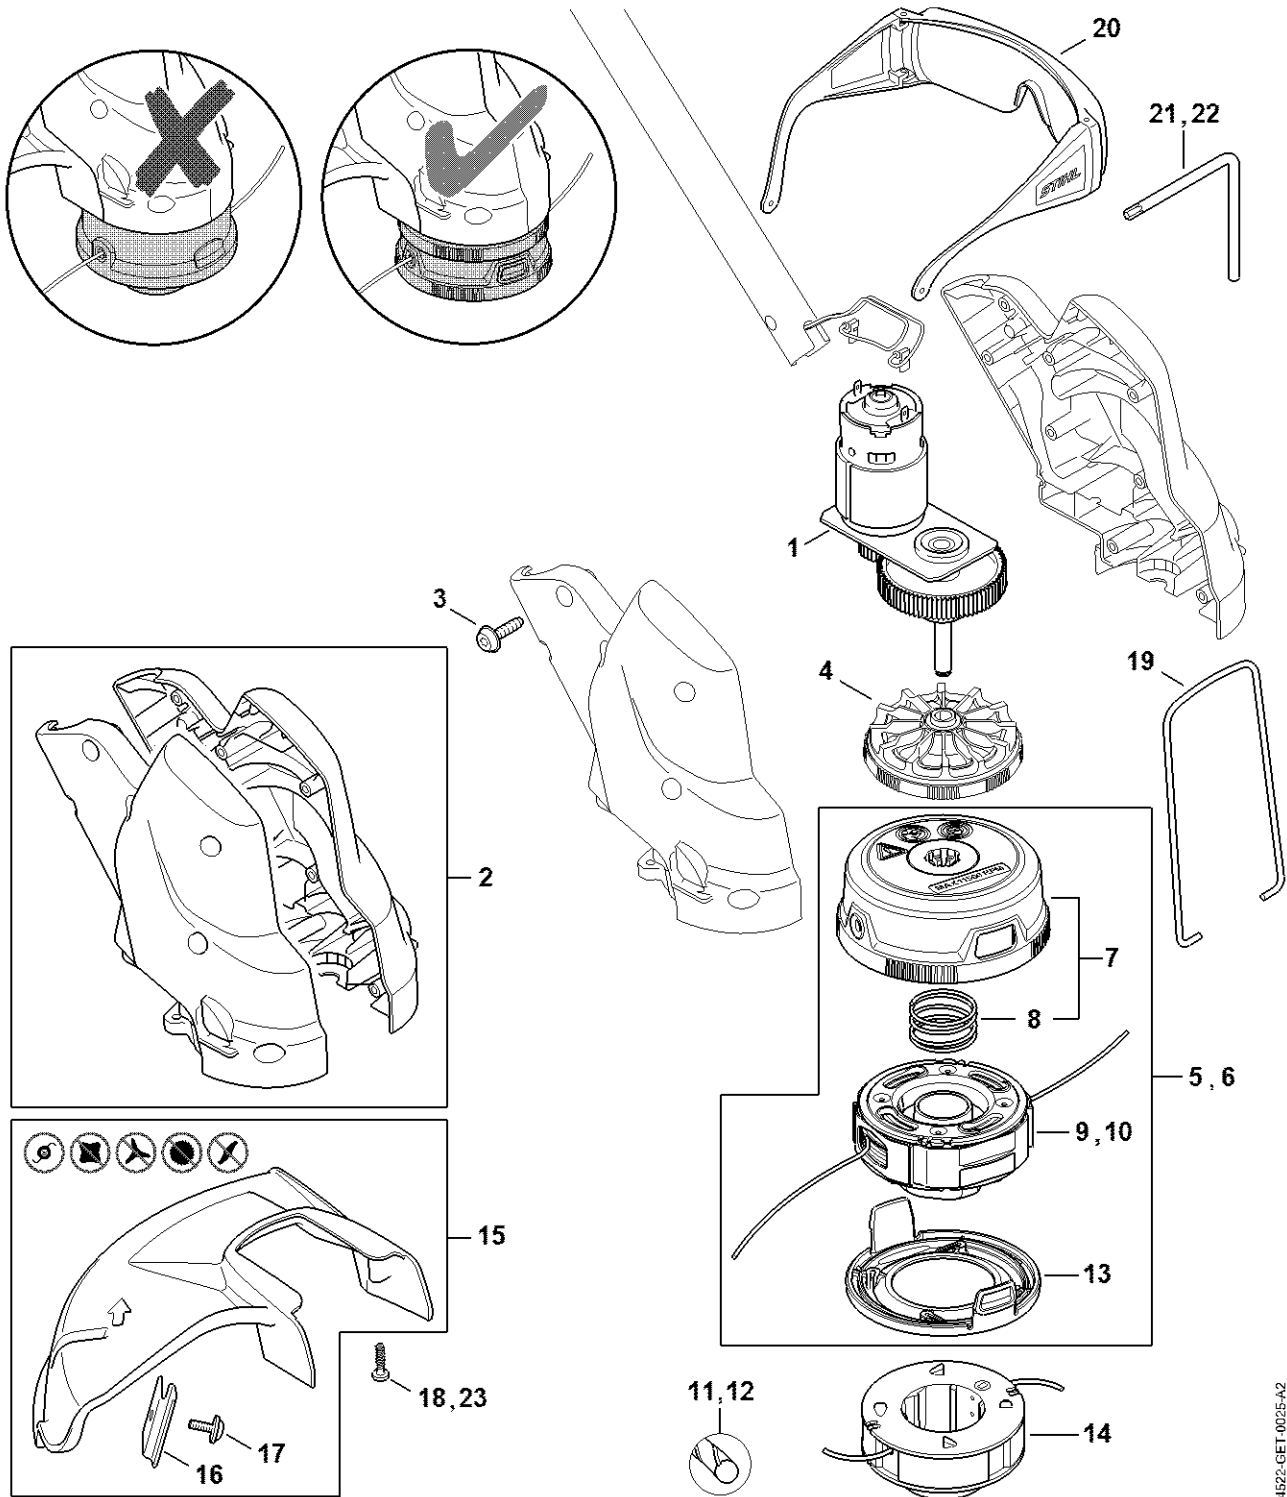

Electric motor, Cutting head

4522-GET-0025-A2

Electric motor, Cutting head

#	Part Number	Description	Quantity	Contains Item(s)	Remarks
1	4522 600 0232	Electric motor	1		
2	4522 600 0861	Motor housing	1		
3	9074 477 3025	Pan head self-tapping screw IS-P4x16	8		
4	4009 600 3200	Fan wheel	1		
5	4009 710 2100	Mowing head AutoCut C 3-2	1	7 - 9, 11, 13	With mowing line Ø 1.6 mm
6	4009 710 2106	Mowing head AutoCut C 3-2	1	7, 8, 10, 12, 13	With mowing line Ø 2.0 mm
7	4009 710 9600	Top	1	8	
8	4009 997 3100	Compression spring	1		
9	4009 710 4304	Spool with nylon line	1	11	With mowing line Ø 1.6 mm
10	4009 710 4305	Spool with nylon line	1	12	With mowing line Ø 2.0 mm
11	0000 930 2415	Line round quiet Ø 1.6 mm x 19 m blue	1		
12	0000 930 2416	Line round quiet Ø 2.0 mm x 14 m green	1		
13	4009 713 9700	Base	1		
14	4009 710 4306	Spool with nylon line	1		With mowing line Ø 2.0 mm
15	4522 710 8100	Deflector	1	16, 17	
16	4130 713 4100	Blade	1		
17	9074 478 4405	Pan head self-tapping screw IS-P6x14	1		
18	9074 477 3025	Pan head self-tapping screw IS-P4x16	2		
19	4816 713 3400	Bump Guard	1		
20	0000 884 0307	Safety glasses	1		
21	0812 370 1143	Screwdriver T20x100x50	1		
22	0812 370 1000	Screwdriver T27x120x70	1		
23	9074 478 3005	Pan head self-tapping screw IS-P4x14	1		