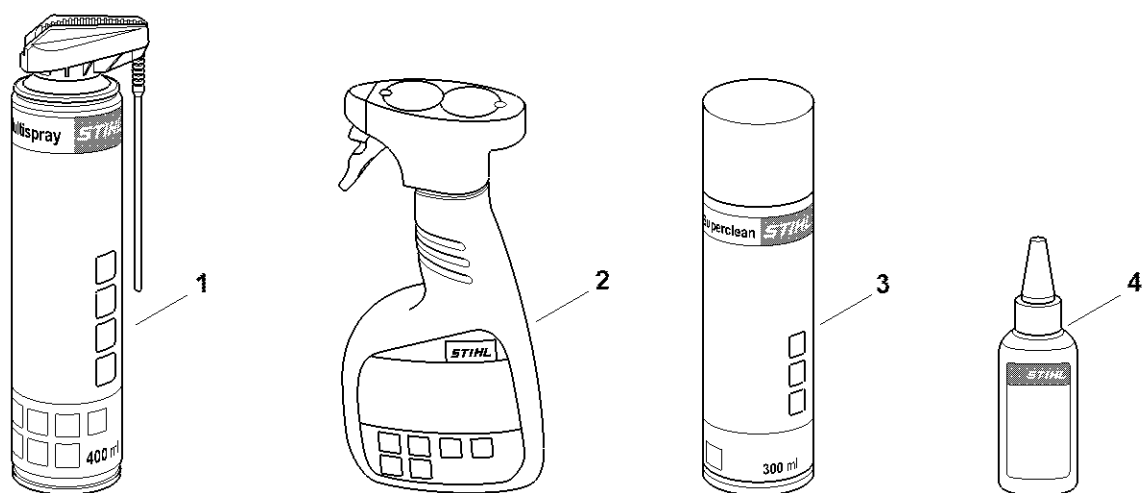

Cleaning products

0000-GET-0171-A0

Cleaning products

#	Part Number	Description	Quantity	Contains Item(s)	Remarks
1	0730 411 7002	Multispray 50 ml	1		
1	0730 411 7000	Multispray	1		
2	0000 881 9400	VarioClean 500 ml	1		
2	0000 881 9409	Special cleaner 5 l	1		
3	0782 516 8500	Multioil Bio 50 ml	1