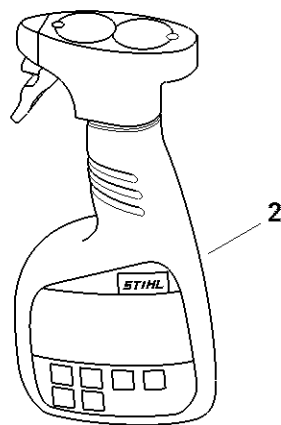

Cleaning products

0000-GET-0172-A0

Cleaning products

#	Part Number	Description	Quantity	Contains Item(s)	Remarks
1	0730 411 7002	Multispray 50 ml	1		
1	0730 411 7000	Multispray	1		
2	0000 881 9400	VarioClean 500 ml	1		
2	0000 881 9409	Special cleaner 5 l	1		
3	0782 516 8500	Multioil Bio 50 ml	1