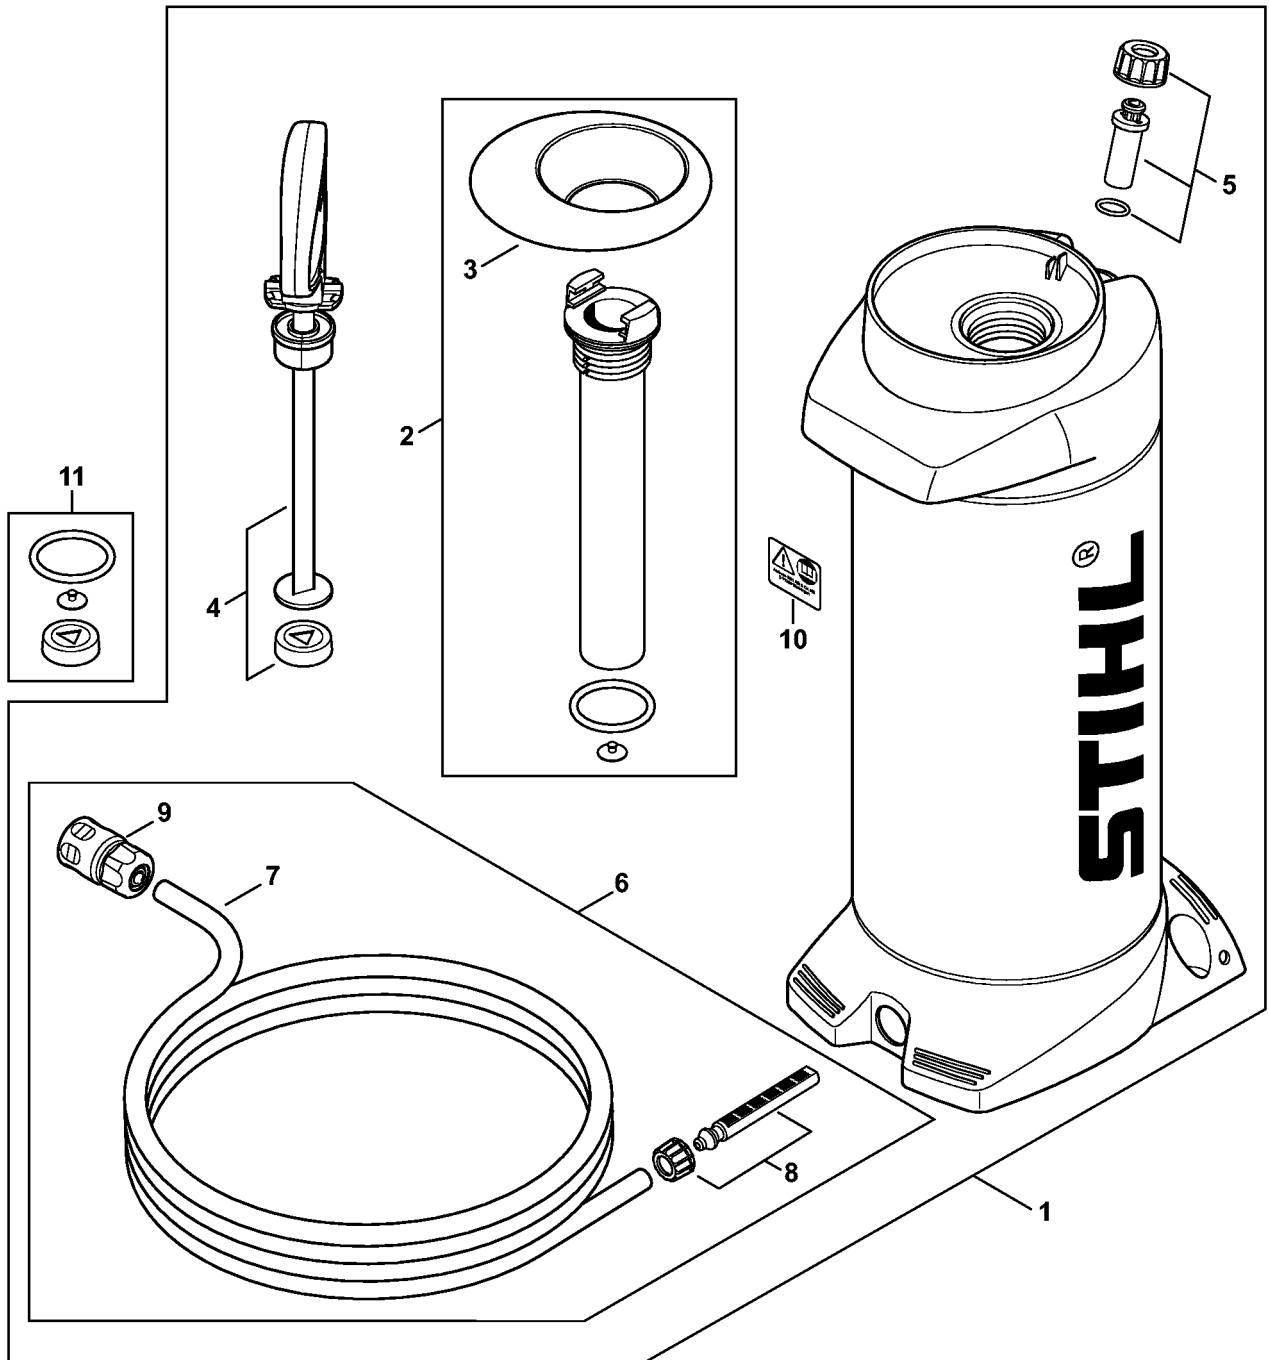

Pressurized water tank

4238-GET-0045-A1

Pressurized water tank

#	Part Number	Description	Quantity	Contains Item(s)	Remarks
1	0000 670 6000	Water tank	1	2 - 10	
2	0000 670 6600	Pump barrel	1	3	
3	0000 676 0500	Funnel	1		
4	0000 670 7702	Handle	1		
5	0000 670 5000	Valve	1		
6	0000 670 0301	Hose	1	7 - 9	
7	4309 678 1100	Hose 4 m / 158"	1		
8	0000 670 0401	Strainer	1		
9	4201 670 1700	Coupling sleeve 1/2"	1		
10	0000 967 7304	Warning pictogram	1		
11	0000 007 1601	Set of gaskets	1