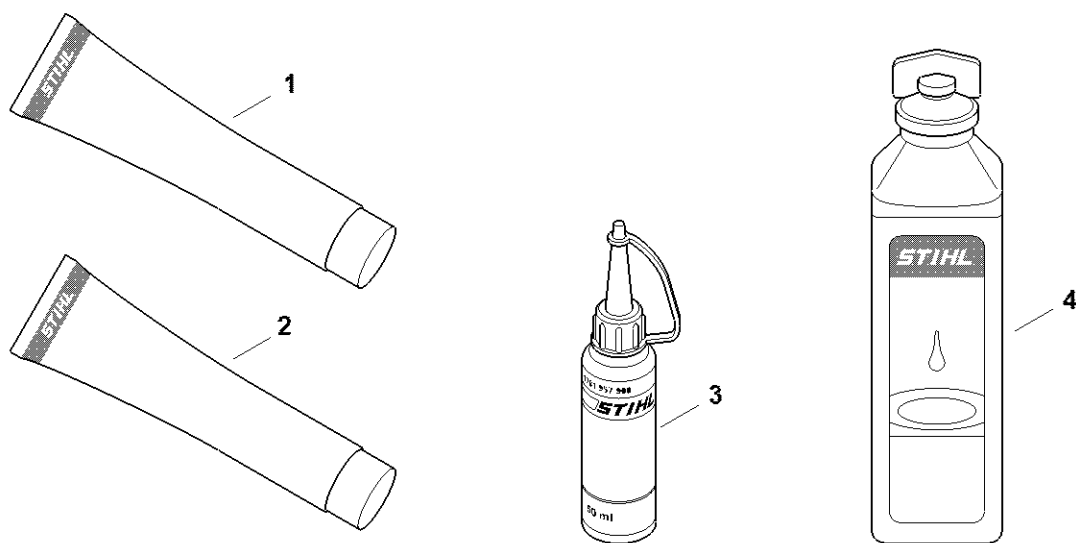

Miscellaneous lubricants and greases

0000-GET-0189-A0

Miscellaneous lubricants and greases

#	Part Number	Description	Quantity	Contains Item(s)	Remarks
1	0781 120 1021	STIHL Multilub 40g tube	1		
1	0781 120 1109	Multipurpose grease 80 g	1		
1	0781 120 1110	Multipurpose grease 225 g	1		
2	0783 830 2000	Tube of sealant HT red	1		
3	0781 957 9000	Press fluid OH 723	1		
4	0781 319 8401	HP 100ml	1		
4	0781 319 8052	HP Super 100ml	1		
4	0781 319 8060	HP Ultra 100ml	1