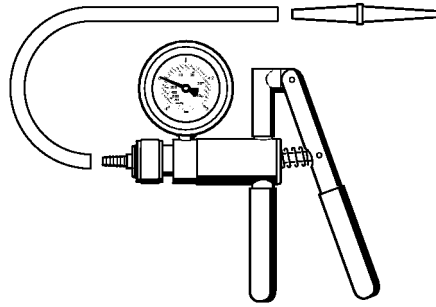

901SW486 GM