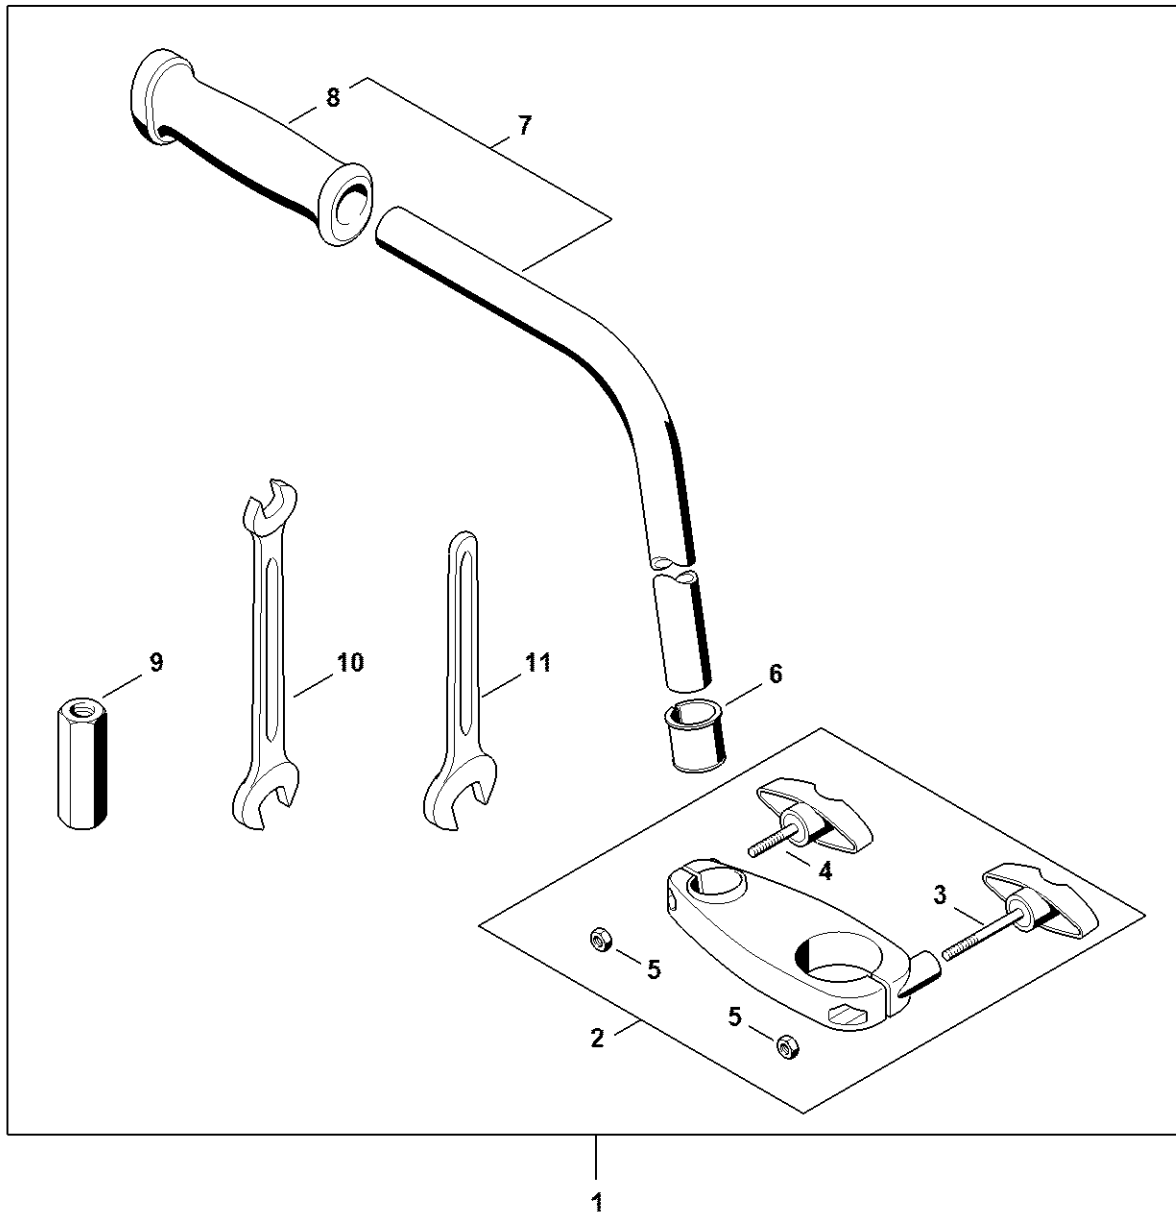

Accessories: Planting hole drill

4314-GET-0008-A0

Accessories: Planting hole drill

#	Part Number	Description	Quantity	Contains Item(s)	Remarks
1	4314 007 1001	Planting hole drill kit	1	2 - 11	
2	4314 680 3700	Flange	1	3 - 5	
3	4128 790 7501	Tommy screw	1		
4	4140 790 7501	Tommy screw	1		
5	9210 319 0900	Hexagon nut M6	2		
6	4314 681 0100	Bushing	1		
7	4314 680 3800	Handle	1	8	
8	4128 791 0300	Handle, left	1		
9	4314 682 3900	Adapter	1		
10	0812 012 1119	Wrench 13x17	1		
11	0812 032 1023	Wrench SW 19	1