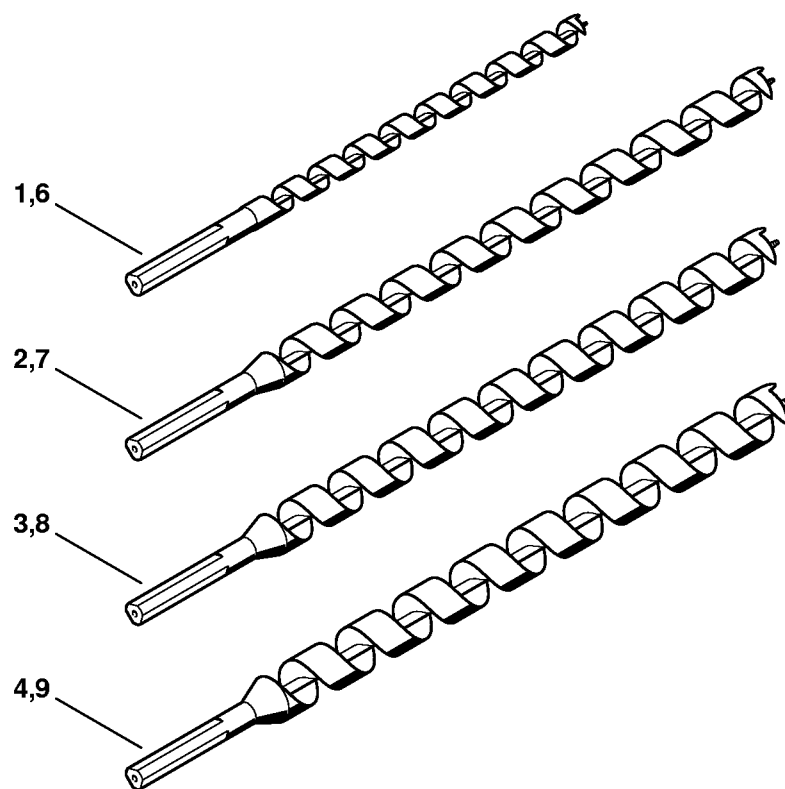

Wood drills

421ET013 SC

Wood drills

#	Part Number	Description	Quantity	Contains Item(s)	Remarks
1	4314 682 5001	Wood drill Ø 1/2x12.5"	1		
2	4314 682 5002	Wood drill Ø 3/4x18"	1		
3	4314 682 5003	Wood drill Ø 7/8x18"	1		
4	4314 682 5004	Wood drill Ø 1x18"	1		
6	4314 682 5013	Wood drill Ø 13x320 mm / 0.5x12.6"	1		
7	4314 682 5019	Wood drill Ø 19x460 mm / 0.7x18.1"	1		
8	4314 682 5022	Wood drill Ø 22x460 mm / 0.9x18.1"	1		
9	4314 682 5025	Wood drill Ø 25x460 mm / 1x18.1"	1