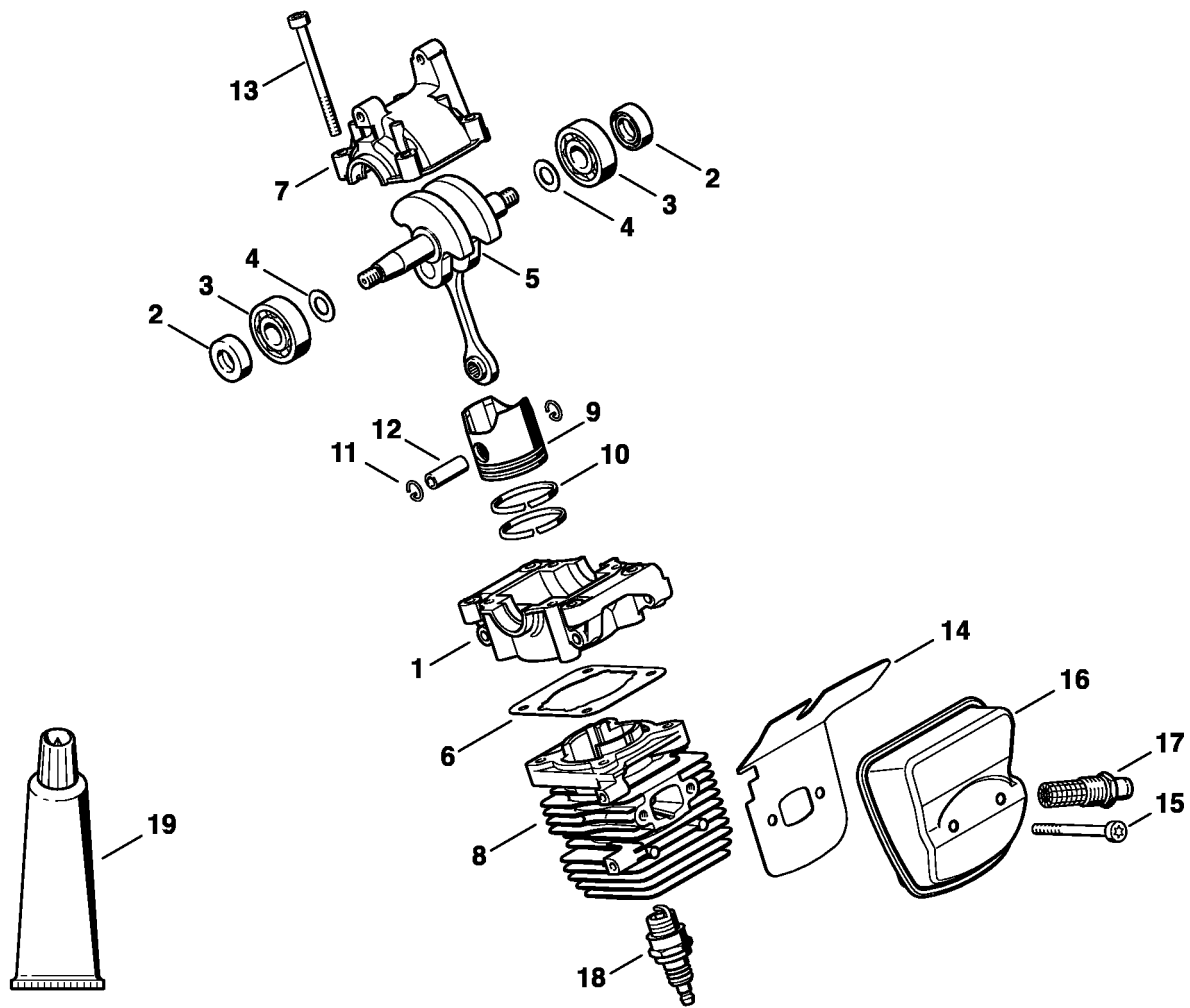

Crankcase, Cylinder, Muffler

421ET030 SC

Crankcase, Cylinder, Muffler

#	Part Number	Description	Quantity	Contains Item(s)	Remarks
1	4140 021 0300	Crankcase	1		
2	9639 003 1230	Oil seal 12x22x7	2		
3	9503 003 0246	Grooved ball bearing 6201	2		
4	4140 036 0300	Washer	2		
5	4228 030 0402	Crankshaft	1		
6	4140 029 2300	Cylinder gasket	1		
7	4140 021 2500	Engine pan	1		
8	4140 020 1202	Cylinder with piston Ø 34 mm	1	9 - 13	
9	4140 030 2000	Piston Ø 34 mm	1	11, 12	
10	4137 034 3000	Piston ring Ø 34x1.5 mm	2		
11	9463 650 0807	Snap ring 8x0.7	2		
12	4137 034 1500	Piston pin 8x5x22	1		
13	9075 478 4268	Pan head self-tapping screw IS-D5x60	4		
14	4314 149 0600	Muffler gasket	1		
15	9075 478 4268	Pan head self-tapping screw IS-D5x60	2		
16	4314 140 0600	Muffler	1	17	
17	4314 140 6900	Stub with screen	1		
18	0000 400 7000	Spark plug NGK BPMR7A	1		
18	1110 400 7005	Spark plug Bosch WSR 6 F	1		
19	0783 830 2000	Tube of sealant HT red	1		
	4314 007 1050	Set of gaskets	1	2, 6, 14