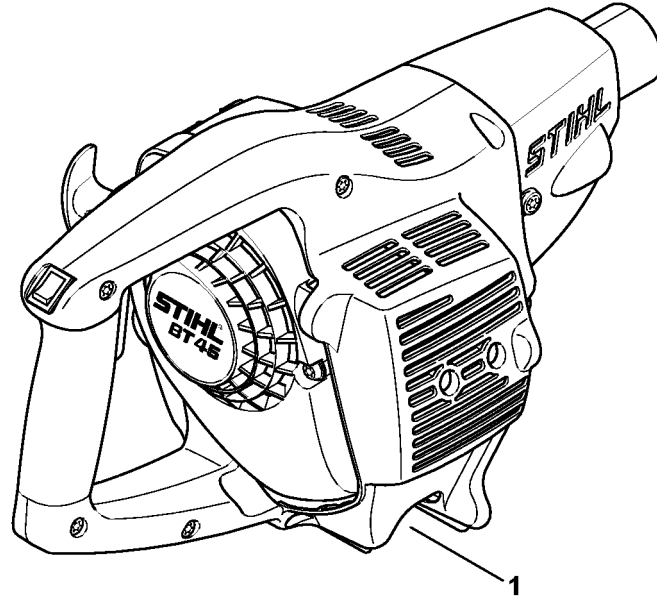

Tools, Extras

#	Part Number	Description	Quantity	Contains Item(s)	Remarks
1	4314 007 1004	Chuck kit	1	2 - 4	
2	4314 680 4001	Chuck	1		
3	4314 007 1054	Screw kit	1		
4	4314 790 0300	Handle	1		
5	4314 007 1000	Chuck kit	1	3, 4, 6	
6	4314 680 4000	Chuck	1		
7	4314 710 6500	Belt	1		
8	4314 710 9000	Harness	1		
9	4128 890 3400	Combination wrench	1		
10	0000 890 2300	Screwdriver	1		
11	0812 012 1119	Wrench 13x17	1		
12	0812 032 1023	Wrench SW 19	1		
13	0000 891 0810	Tool roll	1		
14	0000 884 0307	Safety glasses	1		

Serial number

421ET032-SC