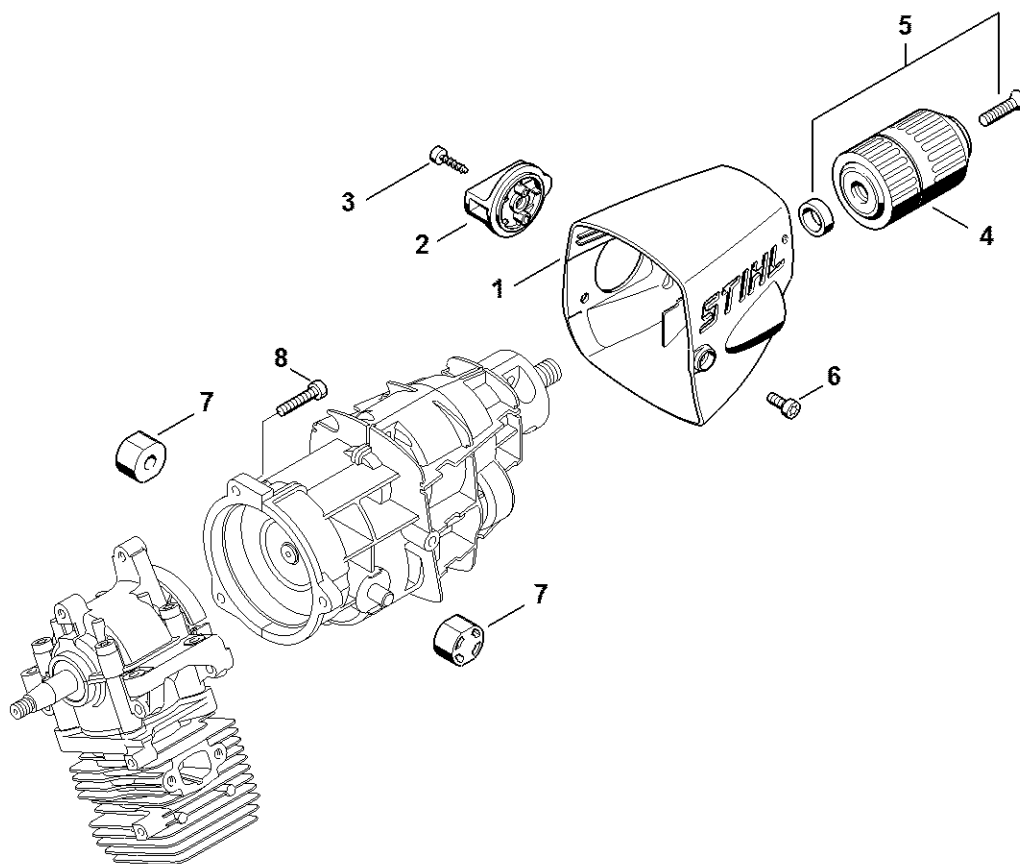

Shroud

4314-GET-0006-A0

Shroud

#	Part Number	Description	Quantity	Contains Item(s)	Remarks
1	4314 084 0900	Shroud	1		
2	4314 642 2700	Knob	1		
3	9074 478 3005	Pan head self-tapping screw IS-P4x14	1		
4	4314 680 4000	Chuck	1		
5	4314 007 1054	Screw kit	1		
6	9075 478 4095	Pan head self-tapping screw IS-D5x12	2		
7	4314 792 9300	Rubber buffer	2		
8	9075 478 4159	Pan head self-tapping screw IS-D5x24	3