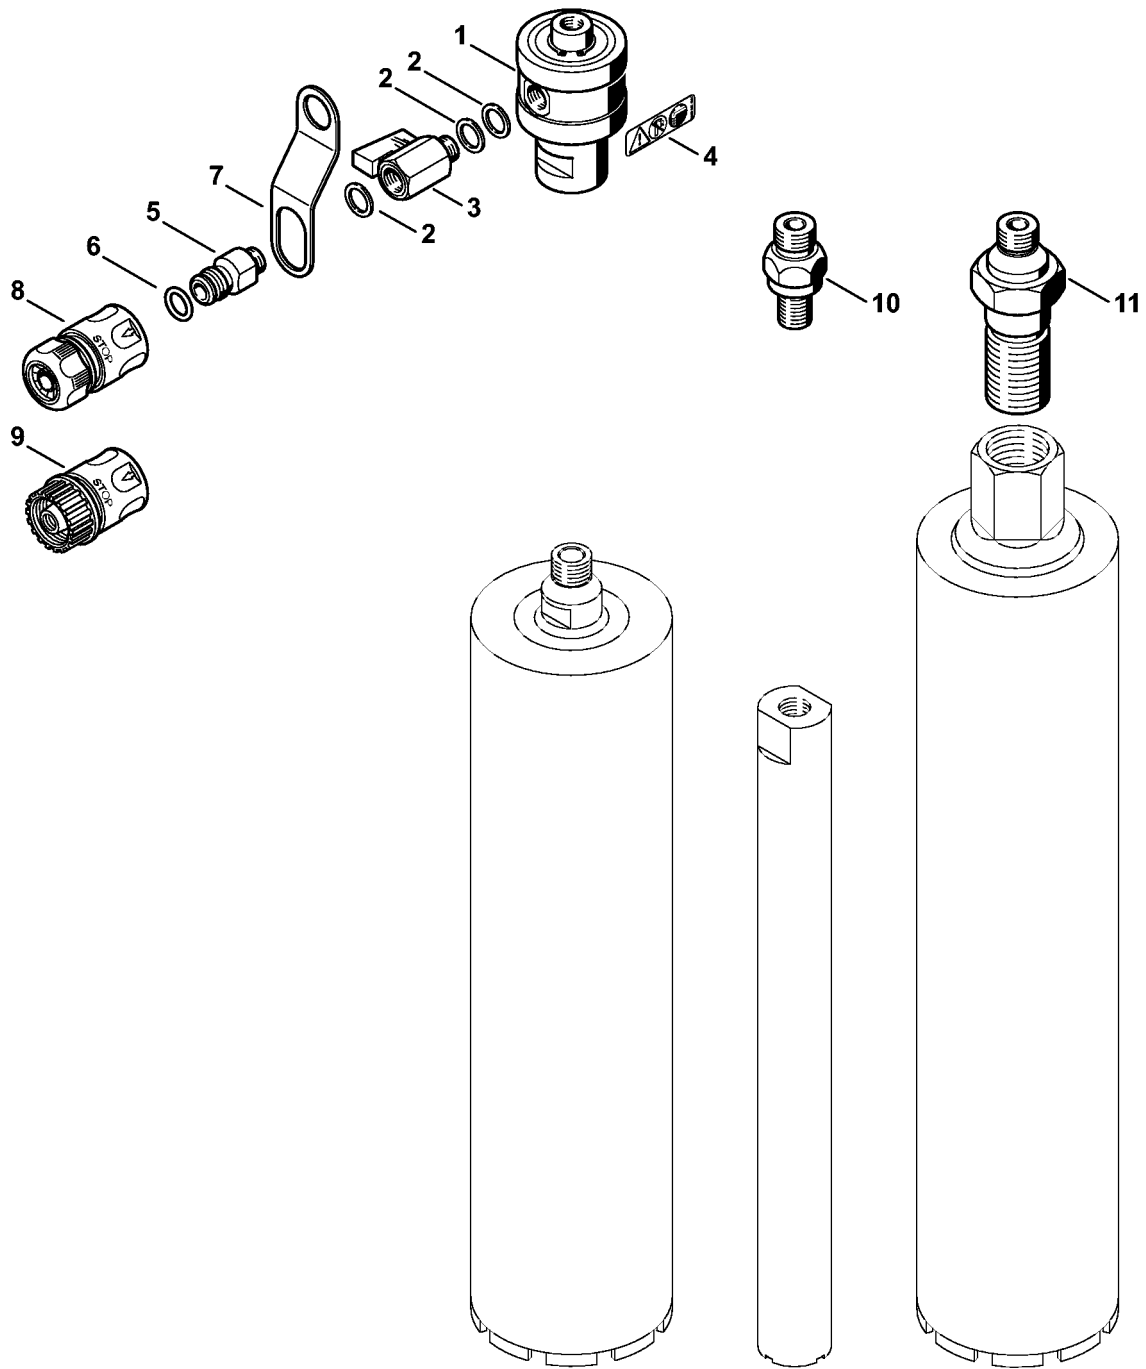

Accessories: Flushing head

4314-GET-0004-A0

Accessories: Flushing head

#	Part Number	Description	Quantity	Contains Item(s)	Remarks
	4314 007 1005	Kit	1	1 - 8	
	4314 007 1006	Flushing head kit	1	1 - 7, 9, 10	USA, CDN
1	4314 680 0200	Flushing head	1	2 - 6	
2	0000 992 5503	Sealing ring	3		
3	4201 700 4500	Shut-off cock 1/4"	1		
4	0000 967 3928	Warning pictogram BT	1		
5	4314 700 7300	Hose connector	1	6	
6	9645 945 1070	O-ring 11x2.5	1		
7	4314 708 8200	Bracket	1		
8	4201 670 1700	Coupling sleeve 1/2"	1		
9	4201 670 1701	Coupling sleeve 3/4"	1		USA, CDN
10	4314 682 3903	Adapter 5/8" - 11 UNC	1		USA, CDN
11	4314 682 3904	Adapter 1 1/4" -7 UNC	1		USA, CDN