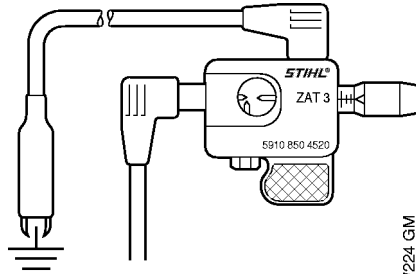

Assembly hook

901SW221 GM

Assembly hook

#	Part Number	Description	Quantity	Contains Item(s)	Remarks
	5910 893 8800	Assembly hook	1		

Ignition system tester, ZAT 3

901 SW224 GM

Ignition system tester, ZAT 3

#	Part Number	Description	Quantity	Contains Item(s)	Remarks
	5910 850 4520	Ignition system tester, ZAT 3	1		