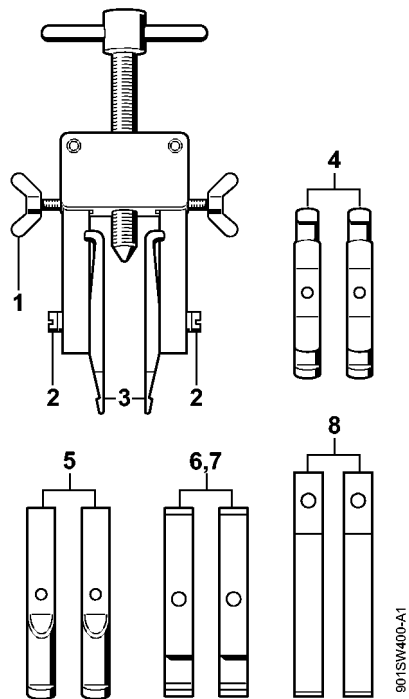

Control handle

4282-GET-0099-A0

Control handle

#	Part Number	Description	Quantity	Contains Item(s)	Remarks
1	4282 790 4901	Control handle with throttle cable	1	2 - 16	
2	4282 790 0301	Handle	1		
3	4282 182 2901	Locking lever	1		
4	4241 182 4301	Cam	1		
5	4241 182 4201	Detent spring	1		
6	4244 182 2800	Lever	1		
7	4241 180 1500	Throttle trigger	1	8	
8	0000 953 0808	Stud	1		
9	4241 182 4502	Torsion spring	1		
10	4282 180 1107	Throttle cable	1	11	
11	4282 442 1603	Contact spring	1		
12	4282 790 0700	Clamp shell	1		
13	9074 478 3075	Pan head self-tapping screw IS-P4x19	4		
14	4282 740 5300	Clamping lever	1	15	
15	4227 701 5000	Screw M5x32	1		
16	4282 182 7802	Sleeve	1		

Bike handle

4282-GET-0050-A0

Bike handle

#	Part Number	Description	Quantity	Contains Item(s)	Remarks
1	4282 790 1700	Handlebar	1	2 - 14	
2	4282 790 1701	Handlebar	1	3, 4	
3	4128 791 0300	Handle, left	1		
4	4282 791 7300	Plug	1		
5	4282 700 1200	Connecting piece	1		
6	4282 710 9300	Wing screw	1		
7	4128 790 7501	Tommy screw	1		
8	0000 997 1304	Compression spring	1		
9	4128 790 4800	Clamp	1		
10	4282 791 0900	Clamp	1		
11	4128 791 9800	Square nut	1		
12	4282 791 0901	Clamp	1		
13	9074 478 3075	Pan head self-tapping screw IS-P4x19	2		
14	0812 370 1143	Screwdriver T20x100x50	1		

Sleeve

901 SW840 GIM

Sleeve

#	Part Number	Description	Quantity	Contains Item(s)	Remarks
	5910 893 1702	Sleeve	1		

Puller

9015W385 KN

Puller

#	Part Number	Description	Quantity	Contains Item(s)	Remarks
	5910 893 0801	Puller	1		

Puller

Puller

#	Part Number	Description	Quantity	Contains Item(s)	Remarks
	5910 890 4400	Puller	1	1 - 8	
1	9157 691 0980	Wing screw M5x16	2		
2	9044 319 0980	Pan head screw M5x16	2		
3	0000 893 3700	Jaw (profile No. 1 and 2)	2		
4	0000 893 3706	Jaw (profile No. 3.1 and 4)	2		
5	0000 893 3711	Jaw (profile No. 6)	2		
6	0000 893 3703	Jaw (profile No. 7)	2		
7	0000 893 3704	Jaw (profile No. 8)	2		
8	0000 893 3707	Jaw (profile No. 9)	2		