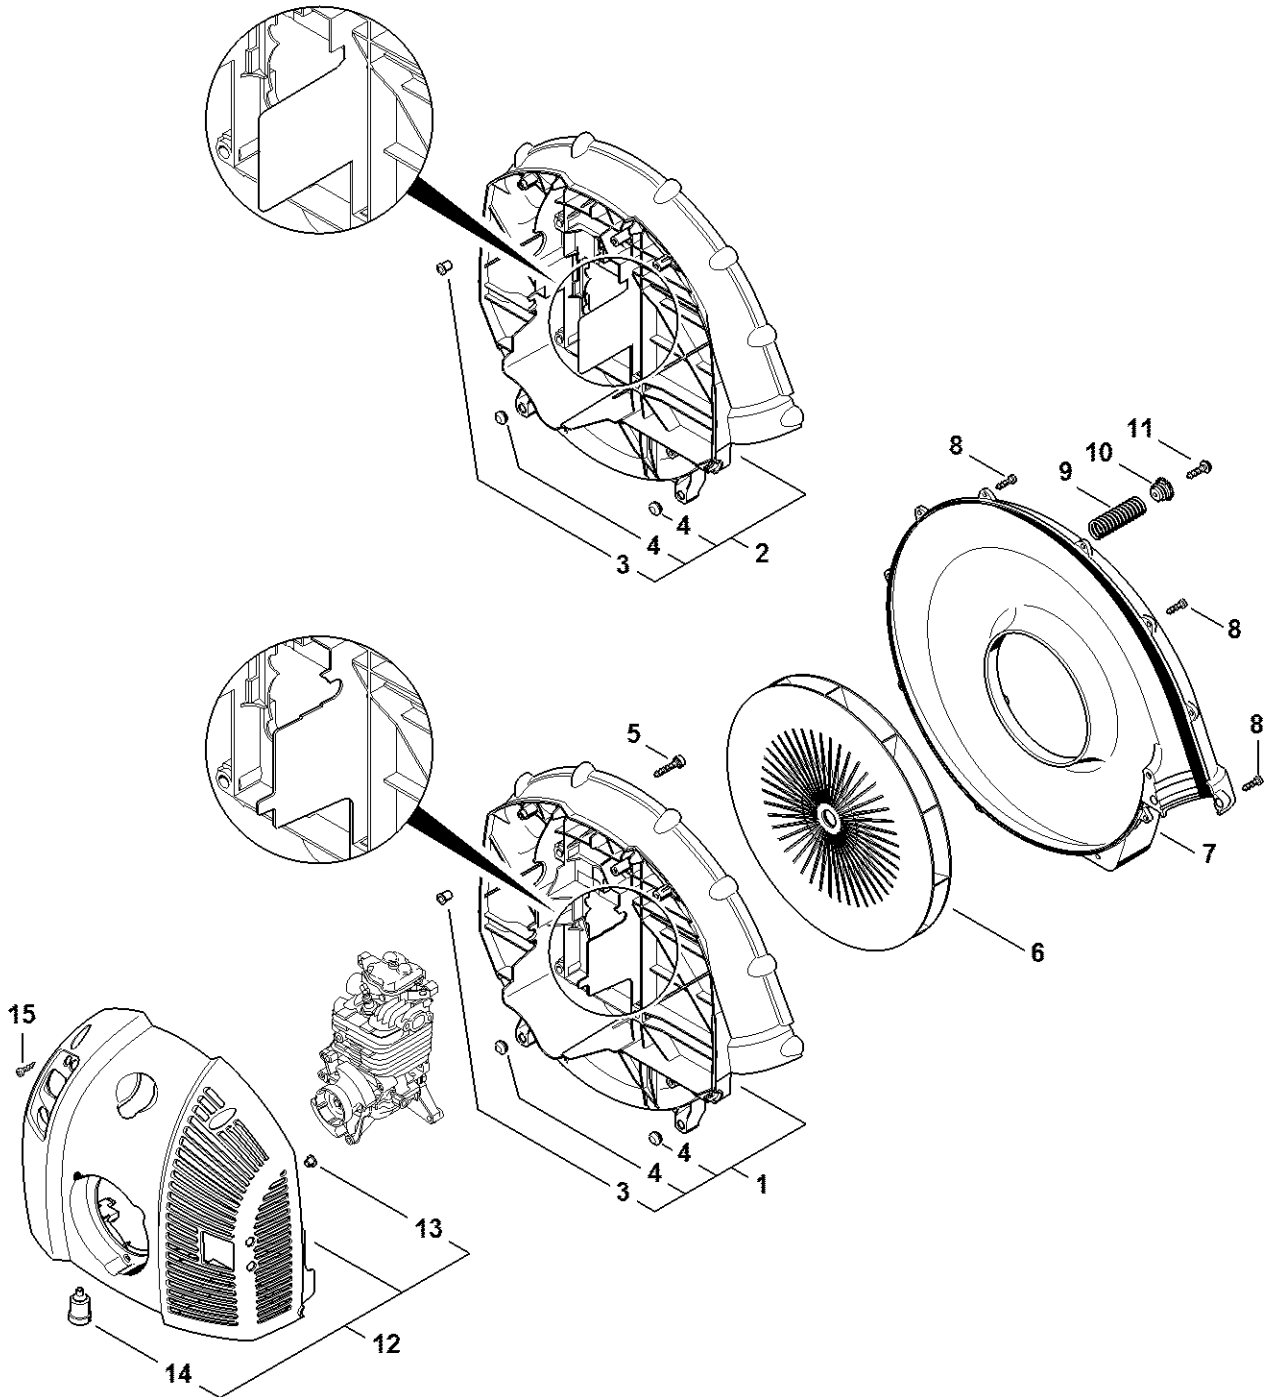

Fan housing, Shroud

4282-GET-0128-A0

Fan housing, Shroud

#	Part Number	Description	Quantity	Contains Item(s)	Remarks
1	4282 700 4107	Fan housing	1	3, 4	
2	4282 700 4104	Fan housing, inside	1	3, 4	
3	0000 963 0900	Bushing	4		
4	1121 791 2800	Stop buffer	2		
5	9075 478 4718	Pan head self-tapping screw IS-D6x32	4		
6	4282 700 3405	Fanwheel	1		
7	4282 701 0702	Fan housing, outer	1		
8	9074 477 4132	Pan head self-tapping screw IS-P5x18	12		
9	4282 791 3100	Spring	4		
10	4282 792 2900	AV mount	4		
11	9074 478 4140	Pan head self-tapping screw IS-P6x25	4		
12	4282 700 2102	Shroud	1	13, 14	
13	9991 003 5087	Sleeve 7.5x6.8	3		
14	4282 791 5902	Stop buffer	2		
15	9074 477 4132	Pan head self-tapping screw IS-P5x18	4