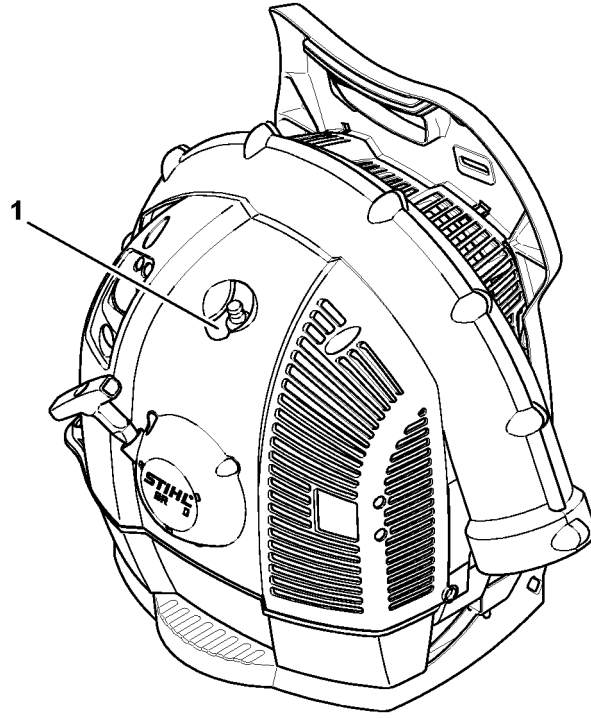

Tools, Extras

#	Part Number	Description	Quantity	Contains Item(s)	Remarks
1	4180 890 3400	Combination wrench	1		
2	0000 890 2300	Screwdriver	1		

Serial number

4282-GET-0053-A0