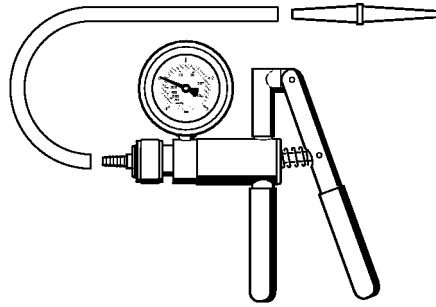

Testing tool kit

#	Part Number	Description	Quantity	Contains Item(s)	Remarks
	0000 890 1701	Testing tool kit	1	1 - 17	
1	0000 850 1300	Pump	1	2	
2	0000 855 9201	Nipple	1		
3	1106 850 4201	Flange	1		
4	1118 850 4200	Flange	1		
5	1119 850 4201	Test flange	1		
6	1123 855 4200	Flange	1		
7	1124 850 4205	Flange	1		
8	5910 850 4207	Flange	1		
9	4224 890 1200	Flange	1		
10	5910 855 4206	Flange	1		
11	5910 893 1702	Sleeve	2		
12	1123 851 8300	Sleeve	2		
13	1124 893 7100	Sleeve	2		
14	1127 851 8300	Sleeve	2		
15	0000 855 9200	Nipple	1		
16	0000 855 8106	Sealing plate	1		
17	1110 141 8600	Hose 135 mm / 5 5/16"	1		

901SW486 GM