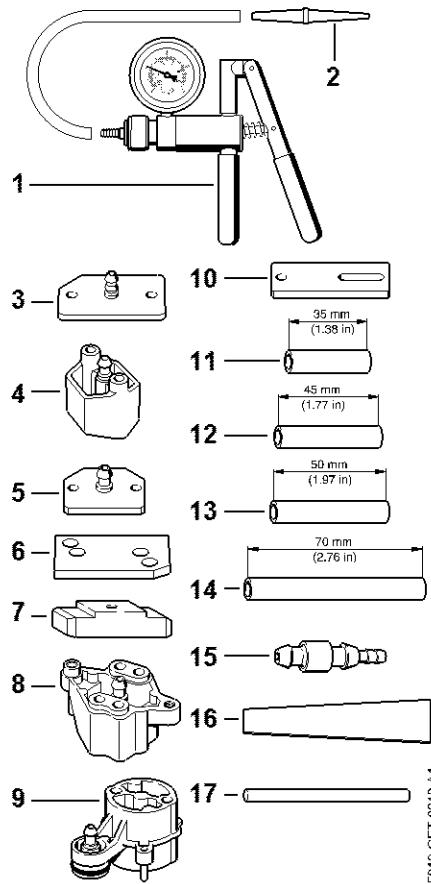

Testing tool kit

Testing tool kit

#	Part Number	Description	Quantity	Contains Item(s)	Remarks
	0000 890 1701	Testing tool kit	1	1 - 17	
1	0000 850 1300	Pump	1	2	
2	0000 855 9201	Nipple	1		
3	1106 850 4201	Flange	1		
4	1118 850 4200	Flange	1		
5	1119 850 4201	Test flange	1		
6	1123 855 4200	Flange	1		
7	1124 850 4205	Flange	1		
8	5910 850 4207	Flange	1		
9	4224 890 1200	Flange	1		
10	5910 855 4206	Flange	1		
11	5910 893 1702	Sleeve	2		
12	1123 851 8300	Sleeve	2		
13	1124 893 7100	Sleeve	2		
14	1127 851 8300	Sleeve	2		
15	0000 855 9200	Nipple	1		
16	0000 855 8106	Sealing plate	1		
17	1110 141 8600	Hose 135 mm / 5 5/16"	1