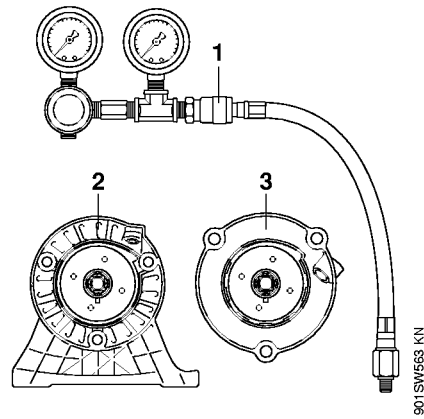

Leakage tester kit

Leakage tester kit

#	Part Number	Description	Quantity	Contains Item(s)	Remarks
1	5910 007 1000	Leakage tester kit	1	2, 3	
2	5910 850 0300	Leakage tester	1		
3	4180 890 8601	Support	1		
4	4180 890 8600	Flywheel blocking tool	1		
5	4282 890 8600	Flywheel blocking tool	1		
6	5910 890 8602	Flywheel blocking tool	1