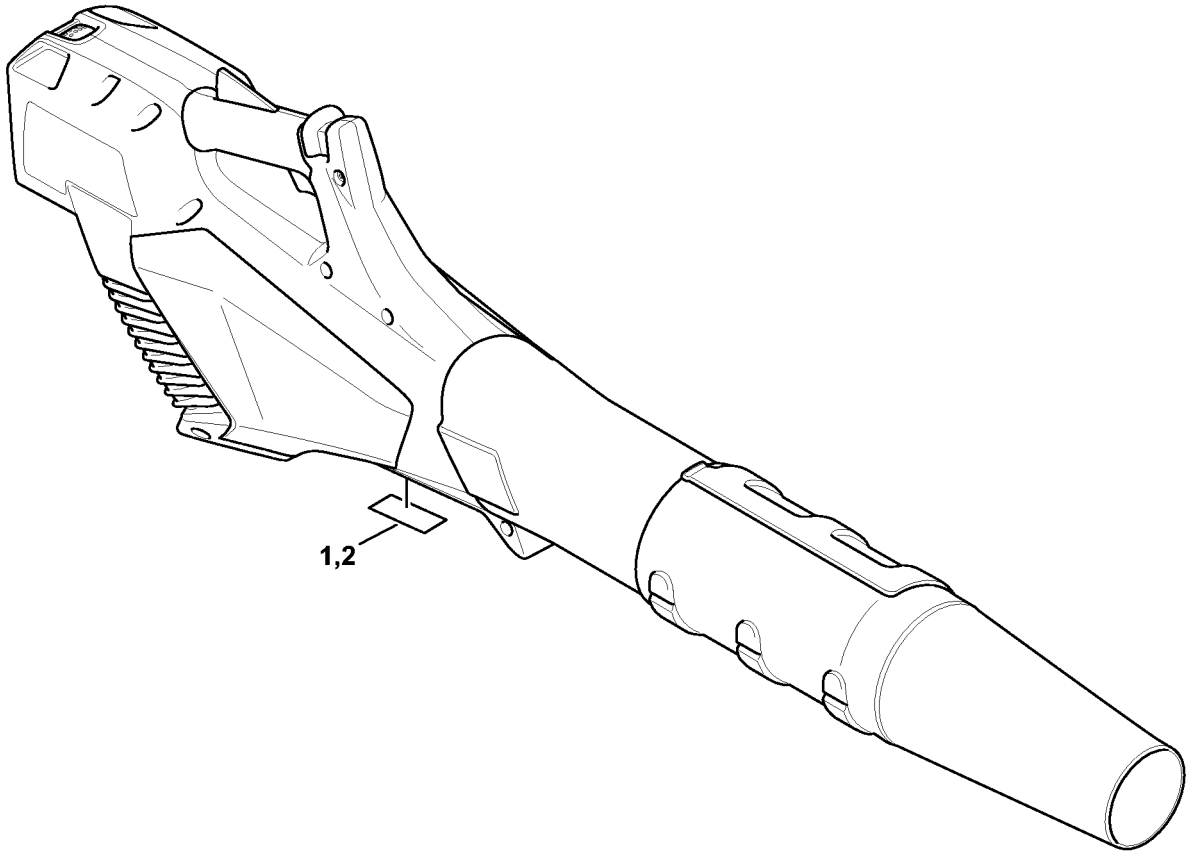

Serial number

4523-GET-0011-A0

Serial number

#	Part Number	Description	Quantity	Contains Item(s)	Remarks
1		Position of serial number	1		
2	0000 967 3447	Instruction label Serial number	1